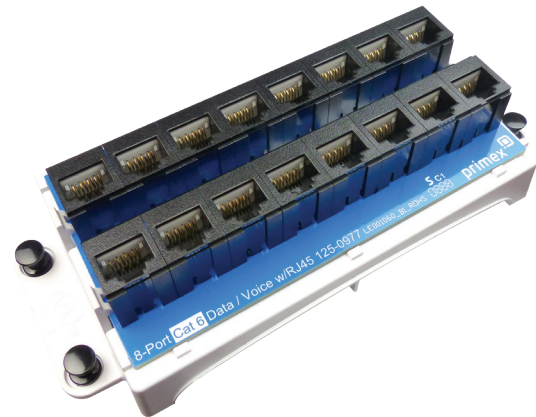

1. PRODUCT SUMMARY

The Primex 8-port Cat6 Data/Voice Module w/RJ45 provides a termination point for simplified cross connect signal distribution from a central location.

Designed to fit in Primex Media Distribution Enclosures for structured wiring, the modules offer quick and easy toolless RJ45 connection.

They extend the networking functionality of the connected home in commercial applications while providing effective cable management.

2. PRODUCT DIMENSIONS

SIZE: 6.5"L x 3"W x 1.75"H

3. FEATURES & BENEFITS

- Eight input and output RJ45 jacks provide quick and easy data and voice distribution for pre-connectorized cable.
- Easily and securely installed with four push pins.
- Simplified cross connect signal distribution.
- Fits Primex Media Distribution Enclosures for structured wiring (PR1500, P2100, P3000, P4200, P6300).
- Arched mounting bracket allows for cable run access.
- Ideal for hospitality, health care and retirement communities where room changes are frequent.
- UL-Listed

4. CONFIGURATIONS

Part #	Description
125-0977	8-Port Cat6 Data/Voice Module w/RJ45

FOR MORE INFORMATION CONTACT:

📞 1.604.881.7875 📠 1.604.881.7835

www.primex.com