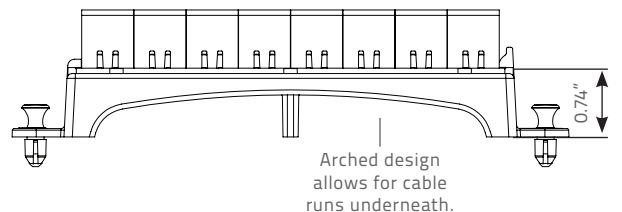

1. PRODUCT SUMMARY

The Primex 8-port Cat6 Data/Voice Module w/RJ45 provides a termination point for simplified cross connect signal distribution from a central location.

Designed to fit in Primex Media Distribution Enclosures for structured wiring, the modules offer quick and easy toolless RJ45 connection.

They extend the networking functionality of the connected home in commercial applications while providing effective cable management.

2. PRODUCT DIMENSIONS

SIZE: 6.5"L x 3"W x 1.75"H

3. FEATURES & BENEFITS

- Eight input and output RJ45 jacks provide quick and easy data and voice distribution for pre-connectorized cable.
- Easily and securely installed with four push pins.
- Simplified cross connect signal distribution.
- Fits Primex Media Distribution Enclosures for structured wiring (PR1500, P2100, P3000, P4200, P6300).
- Arched mounting bracket allows for cable run access.
- Ideal for hospitality, health care and retirement communities where room changes are frequent.
- UL-Listed

4. CONFIGURATIONS

Part #	Description
125-0977	8-Port Cat6 Data/Voice Module w/RJ45

FOR MORE INFORMATION CONTACT:

📞 1.604.881.7875 📠 1.604.881.7835

www.primex.com