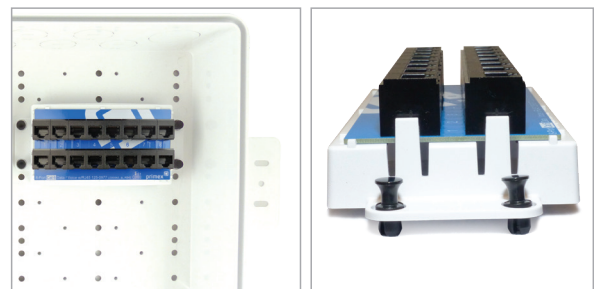

1. PRODUCT SUMMARY

The Primex 8-port Cat6 Data/Voice Module w/RJ45 provides a termination point for simplified cross connect signal distribution from a central location.

Designed to fit in Primex Media Distribution Enclosures for structured wiring, the modules offer quick and easy toolless RJ45 connection.

They extend the networking functionality of the connected home in commercial applications while providing effective cable management.

2. PRODUCT DIMENSIONS

SIZE: 6.5"L x 3"W x 1.75"H

3. FEATURES & BENEFITS

- Eight input and output RJ45 jacks provide quick and easy data and voice distribution for pre-connectorized cable.
- Easily and securely installed with four push pins.
- Simplified cross connect signal distribution.
- Fits Primex Media Distribution Enclosures for structured wiring (PR1500, P2100, P3000, P4200, P6300).
- Arched mounting bracket allows for cable run access.
- Ideal for hospitality, health care and retirement communities where room changes are frequent.
- UL-Listed

4. CONFIGURATIONS

Part #	Description
125-0977	8-Port Cat6 Data/Voice Module w/RJ45

FOR MORE INFORMATION CONTACT:

📞 1.604.881.7875 📠 1.604.881.7835

www.primex.com