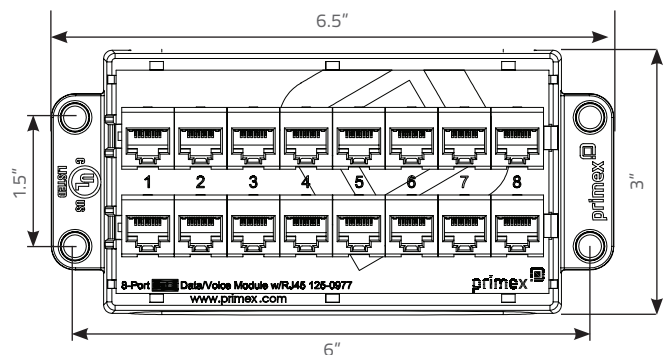

1. PRODUCT SUMMARY

The Primex 8-port Cat6 Data/Voice Module w/RJ45 provides a termination point for simplified cross connect signal distribution from a central location.

Designed to fit in Primex Media Distribution Enclosures for structured wiring, the modules offer quick and easy toolless RJ45 connection.

They extend the networking functionality of the connected home in commercial applications while providing effective cable management.

2. PRODUCT DIMENSIONS

SIZE: 6.5"L x 3"W x 1.75"H

3. FEATURES & BENEFITS

- Eight input and output RJ45 jacks provide quick and easy data and voice distribution for pre-connectorized cable.
- Easily and securely installed with four push pins.
- Simplified cross connect signal distribution.
- Fits Primex Media Distribution Enclosures for structured wiring (PR1500, P2100, P3000, P4200, P6300).
- Arched mounting bracket allows for cable run access.
- Ideal for hospitality, health care and retirement communities where room changes are frequent.
- UL-Listed

4. CONFIGURATIONS

Part #	Description
125-0977	8-Port Cat6 Data/Voice Module w/RJ45

FOR MORE INFORMATION CONTACT:

📞 1.604.881.7875 📠 1.604.881.7835

www.primex.com