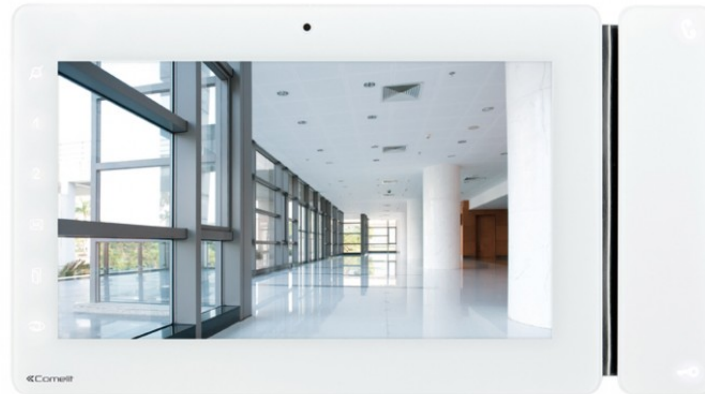

## 7-INCH MAXI MONITOR, VIP

7" 16:9 touch monitor with full-duplex hands-free audio. Management of Audio distribution and Energy consumption as standard. Audio, ringtone, colour and contrast adjustment. Equipped with a slot to house the micro SD Card. Ringtone can be customised. Equipped with video memory function and internal directory for the management of intercom calls. Management of external floor door call and call repetition as standard. Panic and alarm input. Sensitive touch commands with LED backlighting. The audio and door-opening command is always visible, whilst the others appear after touch or swipe contact. Also has button for self-ignition, selectable privacy or doctor button (with active red privacy indicator), and 2 controls for different uses. Door Open and New Message indicator lights. Flush or wall- mounted or desk base versions. 223x124x25mm. Compatible with H264 video format.