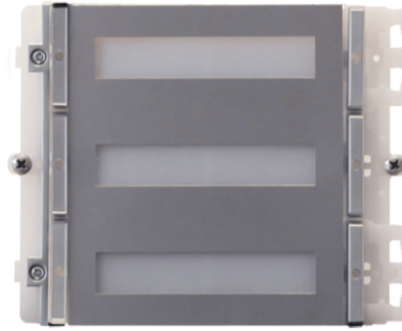

## IKALL METAL SIMPLEBUS/VIP 6 BUTTON MODULE

IKALL entrance panel 6-button module for Simplebus/VIP systems, with stainless steel finish. Nameplate lighting options: blue/white/off. Dimensions 112x89.5x40 mm.

IKALL entrance panel 6-button module for Simplebus/VIP systems, with stainless steel finish. Nameplate lighting options: blue/white/off. Dimensions 112x89.5x40 mm.

**33436M**

**IKALL METAL SIMPLEBUS/VIP 6 BUTTON MODULE**

**33436M**

**IKALL METAL SIMPLEBUS/VIP 6 BUTTON MODULE**

**AUDIO FEATURES**

Microphone	
Loudspeaker	

**ELECTRICAL CHARACTERISTICS**

Type of power supply	
----------------------	--

**HARDWARE FEATURES**

Number of push-buttons (n°)	
Backlight color	
Removable terminals	
Integrated proximity reader	

**33436M**

**IKALL METAL SIMPLEBUS/VIP 6 BUTTON MODULE**

**MAIN FUNCTIONS**

Number of door opener codes (n°)	
Number of storable proximity keys	
Visual indications of system status	
Date/time display	
Customizable welcome message	
Customisable image of the button	