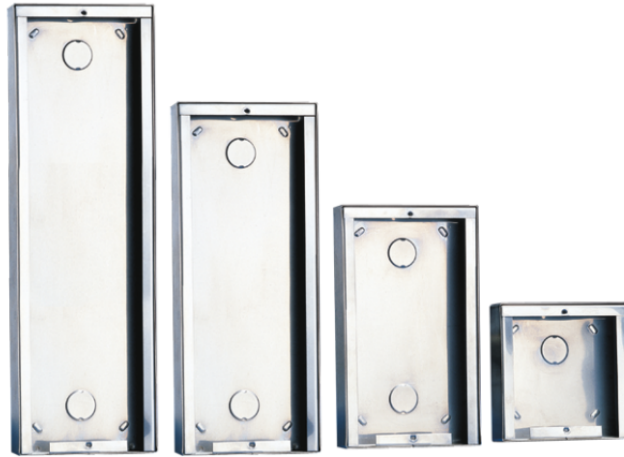

3316/1

POWERCOM 1 MODULE STAINLESS STEEL SURFACE-MOUNTED HOUSING

Stainless steel surface-mounted housing. No. Modules 1, Dimensions 123x123x32,5 mm

3316/1

POWERCOM 1 MODULE STAINLESS STEEL SURFACE-MOUNTED HOUSING

Height (inch) (pc)	
Width (inch) (pc)	
Depth (inch) (pc)	

GENERAL DATA

Product color	
---------------	--

COMPATIBILITY

Simplebus 2 audio/video system	
Simplebus 2 audio system	
Access Control system	
Traditional system	
Simplified system	
Comelbus system	
Comtel system	

MOUNTING/INSTALLATION

Wall-mounted	
--------------	--

AUDIO/VIDEO FEATURES

Audio system	
Audio/video system	