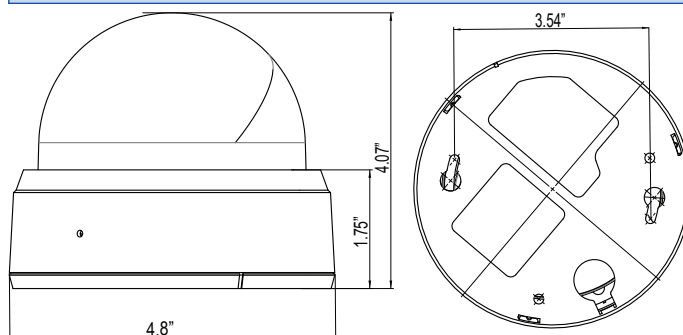

#### **Features:**

- Max. resolution 2 MP (1920 x 1080)
- 1/2.8" CMOS Progressive Scan image sensor
- 2.8~12mm DC Iris
- True day / night with IR cut filter
- Remote focus and zoom capability
- DirectNET protocol; iNEX™ protocol selectable
- Micro SD memory card supported
- Back Light Compensation (BLC)
- Digital Noise Reduction (DNR)
- True Wide Dynamic Range (TWDR)
- Multiple compression (H.265, H.264, MJPEG)
- Power over Ethernet (PoE) or 12VDC

| General Information |                                   |
|---------------------|-----------------------------------|
| Heater              | --                                |
| Vandal Proof Rating | --                                |
| Approvals           | FCC, CE, KC, UL                   |
| Humidity            | 0% ~ 90%                          |
| Temperature         | -14°F ~ +122°F<br>(-10°C ~ +50°C) |
| Dimensions (Ø x H)  | Ø 4.8" x 4.07"                    |
| Weight              | .75lbs (0.34 kg)                  |
| Dimensions          |                                   |