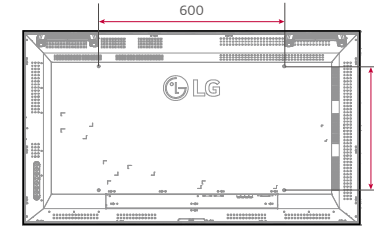

DIMENSION (unit: mm)

Window Facing Display | XS Series

75XS2C

55XS4F

49XS4F

CONNECTIVITY

75XS2C

- 1 RS 232C IN
- 4 HDMI IN 1
- 7 DP OUT
- 10 USB IN
- 13 IR & LIGHT SENSOR
- 2 RS 232C OUT
- 5 HDMI IN 2
- 8 DVI-D IN
- 11 AUDIO IN (PC)
- 14 AC IN
- 3 SPEAKER OUT (8 Ω)
- 6 DP IN
- 9 SD CARD
- 12 LAN