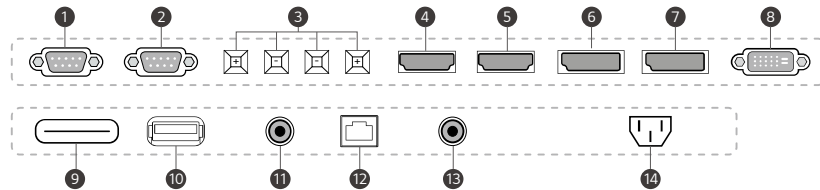

DIMENSION (unit: mm)

Window Facing Display | XS Series

75XS2C

55XS4F

49XS4F

CONNECTIVITY

75XS2C

- 1 RS 232C IN
- 4 HDMI IN 1
- 7 DP OUT
- 10 USB IN
- 13 IR & LIGHT SENSOR
- 2 RS 232C OUT
- 5 HDMI IN 2
- 8 DVI-D IN
- 11 AUDIO IN (PC)
- 14 AC IN
- 3 SPEAKER OUT (8 Ω)
- 6 DP IN
- 9 SD CARD
- 12 LAN