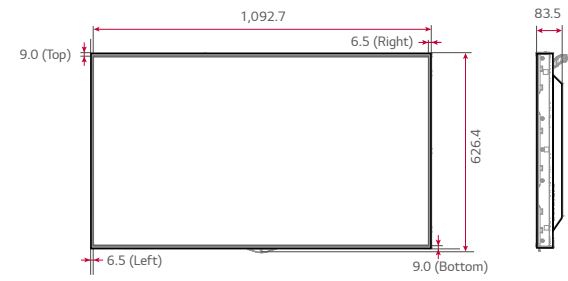

DIMENSION (unit: mm)

Window Facing Display | XS Series

75XS2C

55XS4F

49XS4F

CONNECTIVITY

75XS2C

- 1 RS 232C IN
- 4 HDMI IN 1
- 7 DP OUT
- 10 USB IN
- 13 IR & LIGHT SENSOR
- 2 RS 232C OUT
- 5 HDMI IN 2
- 8 DVI-D IN
- 11 AUDIO IN (PC)
- 14 AC IN
- 3 SPEAKER OUT (8 Ω)
- 6 DP IN
- 9 SD CARD
- 12 LAN