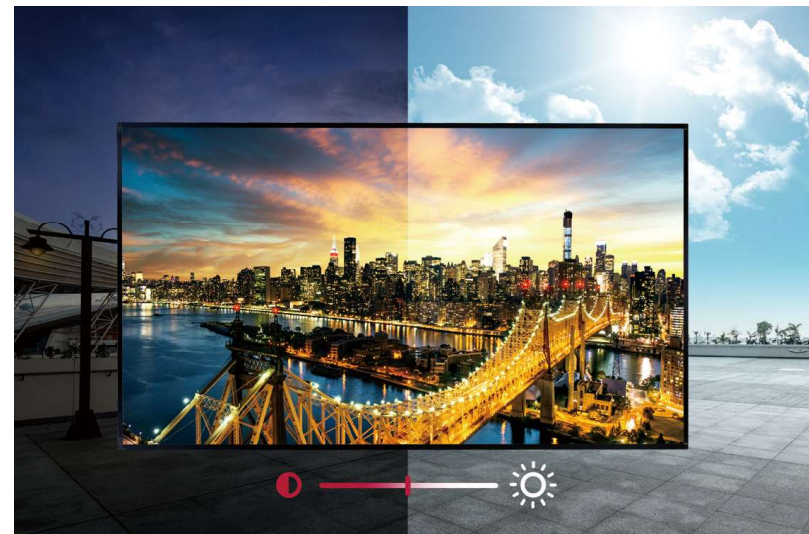

High Brightness

Slim Bezel

webOS
Smart Platform

Energy Saving

High Brightness

With a great brightness of 4,000 cd/m², XS series clearly delivers contents and attracts public attention, which is the ultimate display for outdoor visibility.

* Except 75XS2C (2,500 cd/m²)

Visible with Polarized Sunglasses

QWP* enables clear visibility even when the viewer is wearing polarized sunglasses.

Slim Bezel

The XS series attracts attention with elegant design, featuring a slim bezel. These displays enhance the visual impact of the played content and the retail store's overall atmosphere.

Smart Brightness Control

The screen brightness is automatically adjusted depending on the ambient light. The brightness is increased in light for better visibility, while it is decreased in darkness for efficient power management.