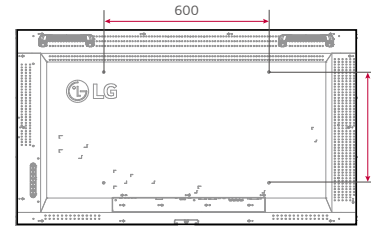

DIMENSION (unit: mm)

Window Facing Display | XS Series

75XS2C

55XS4F

49XS4F

CONNECTIVITY

75XS2C

- 1 RS 232C IN
- 4 HDMI IN 1
- 7 DP OUT
- 10 USB IN
- 13 IR & LIGHT SENSOR
- 2 RS 232C OUT
- 5 HDMI IN 2
- 8 DVI-D IN
- 11 AUDIO IN (PC)
- 14 AC IN
- 3 SPEAKER OUT (8 Ω)
- 6 DP IN
- 9 SD CARD
- 12 LAN