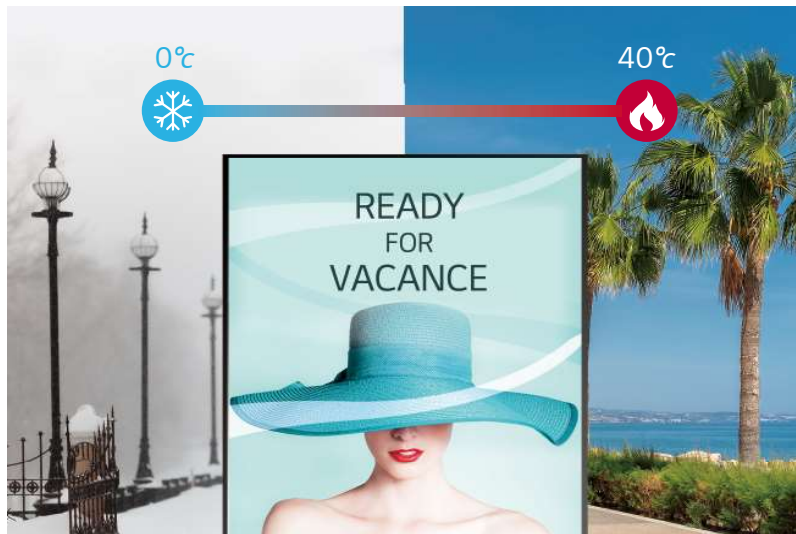

Wide Operating Temperature Range

The panel offers superb reliability in a wide range of operating temperatures.