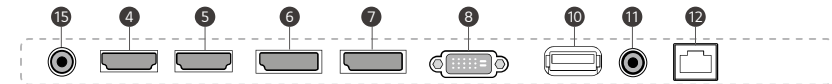

DIMENSION (unit: mm)

Window Facing Display | XS Series

75XS2C

55XS4F

49XS4F

CONNECTIVITY

75XS2C

- 1 RS 232C IN
- 4 HDMI IN 1
- 7 DP OUT
- 10 USB IN
- 13 IR & LIGHT SENSOR
- 2 RS 232C OUT
- 5 HDMI IN 2
- 8 DVI-D IN
- 11 AUDIO IN (PC)
- 14 AC IN
- 3 SPEAKER OUT (8 Ω)
- 6 DP IN
- 9 SD CARD
- 12 LAN

55/49XS4F