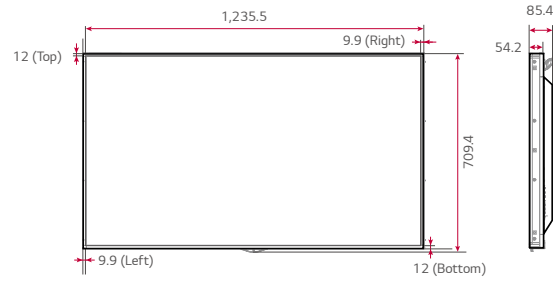

DIMENSION (unit: mm)

Window Facing Display | XS Series

75XS2C

55XS4F

49XS4F

CONNECTIVITY

75XS2C

- 1 RS 232C IN
- 4 HDMI IN 1
- 7 DP OUT
- 10 USB IN
- 13 IR & LIGHT SENSOR
- 2 RS 232C OUT
- 5 HDMI IN 2
- 8 DVI-D IN
- 11 AUDIO IN (PC)
- 14 AC IN
- 3 SPEAKER OUT (8 Ω)
- 6 DP IN
- 9 SD CARD
- 12 LAN