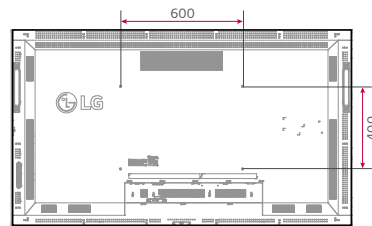

DIMENSION (unit: mm)

Window Facing Display | XS Series

75XS2C

55XS4F

49XS4F

CONNECTIVITY

75XS2C

- 1 RS 232C IN
- 4 HDMI IN 1
- 7 DP OUT
- 10 USB IN
- 13 IR & LIGHT SENSOR
- 2 RS 232C OUT
- 5 HDMI IN 2
- 8 DVI-D IN
- 11 AUDIO IN (PC)
- 14 AC IN
- 3 SPEAKER OUT (8 Ω)
- 6 DP IN
- 9 SD CARD
- 12 LAN