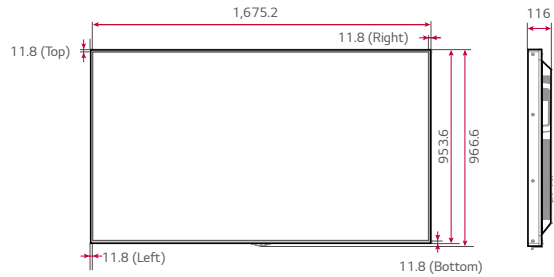

DIMENSION (unit: mm)

Window Facing Display | XS Series

75XS2C

55XS4F

49XS4F

CONNECTIVITY

75XS2C

- 1 RS 232C IN
- 4 HDMI IN 1
- 7 DP OUT
- 10 USB IN
- 13 IR & LIGHT SENSOR
- 2 RS 232C OUT
- 5 HDMI IN 2
- 8 DVI-D IN
- 11 AUDIO IN (PC)
- 14 AC IN
- 3 SPEAKER OUT (8 Ω)
- 6 DP IN
- 9 SD CARD
- 12 LAN