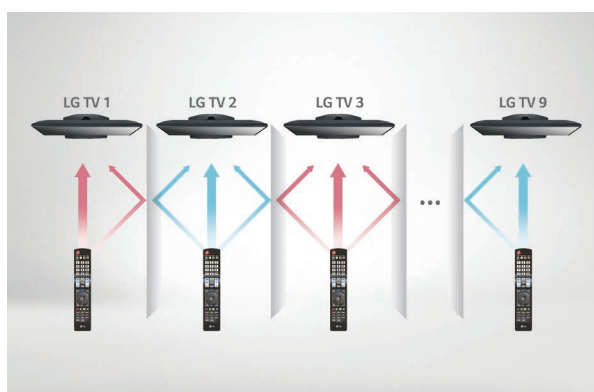

Multi-code IR

Multi-code IR function eliminates any remote control signal interference between TVs in rooms with multiple TVs installed.