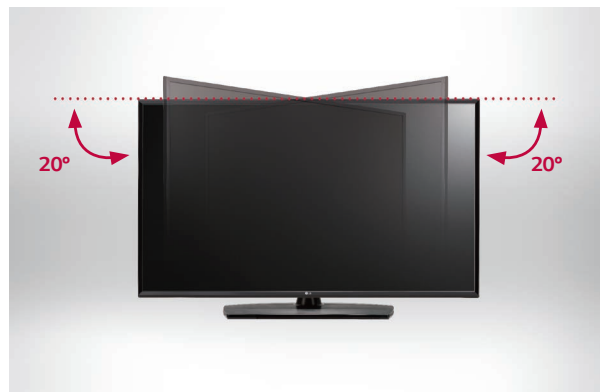

The LT560H Series commercial grade stand swivels to allow guests to view the TV from virtually any angle and can easily be fastened to a tabletop for security purposes.

Self Diagnostics via USB

The LT560H TV Series stores 24-hour diagnostic data, which can be saved to a USB memory device, enabling service engineers to identify technical issues quickly and easily.