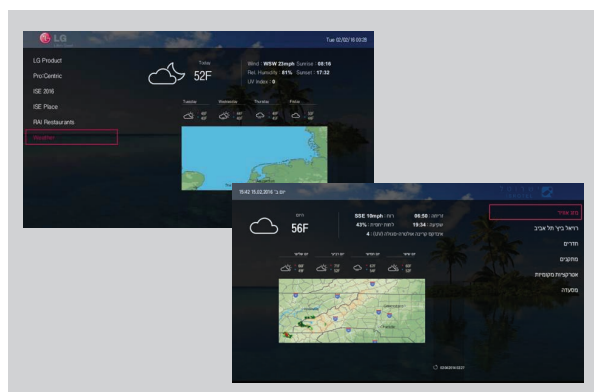

Pro:Centric Value Hospitality TV with Pro:Idiom LT560H SERIES

PRO:CENTRIC HOTEL MANAGEMENT SOLUTION

Pro:Centric provides comprehensive solutions in RF infrastructure. Through the Pro:Centric server and app, hoteliers are able to customize their settings and deliver information on hotel facilities and wake-up call services, weather forecasts and other guest messages, all while reinforcing the hotel's brand image.

Dozens of Languages

This series supports 39 languages (including Hebrew, Arabic and Farsi) and language alignment, making guests from around the world feel more at home and comfortable.