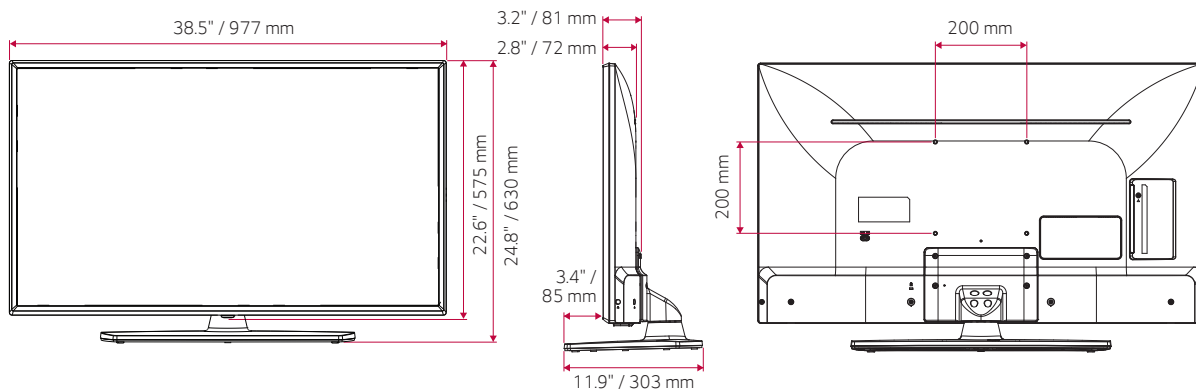

Pro:Centric Value Hospitality TV with Pro:Idiom
LT560H SERIES

DIMENSIONS

49"

43"

32"

Pro:Centric Value Hospitality TV with Pro:Idiom

LT560H SERIES

SPECIFICATIONS