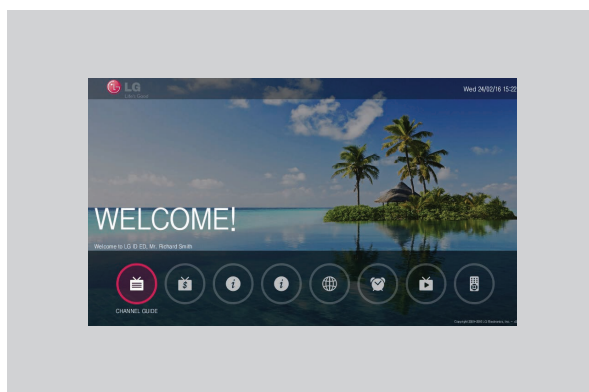

Basic & Easy-to-Use Templates

Pro:Centric Application (PCA) provides basic, easy-to-use templates that can be selected based on customer preference.