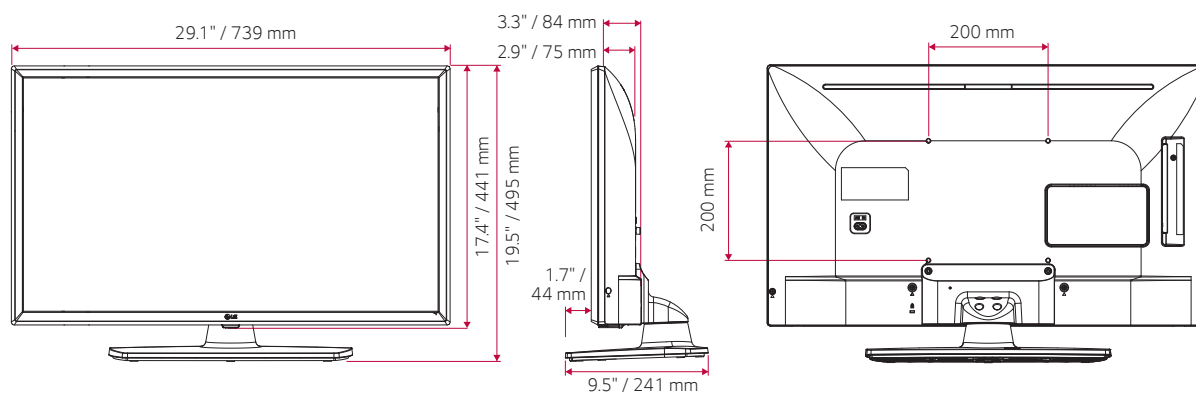

Pro:Centric Value Hospitality TV with Pro:Idiom
LT560H SERIES

DIMENSIONS

49"

43"

32"

Pro:Centric Value Hospitality TV with Pro:Idiom

LT560H SERIES

SPECIFICATIONS