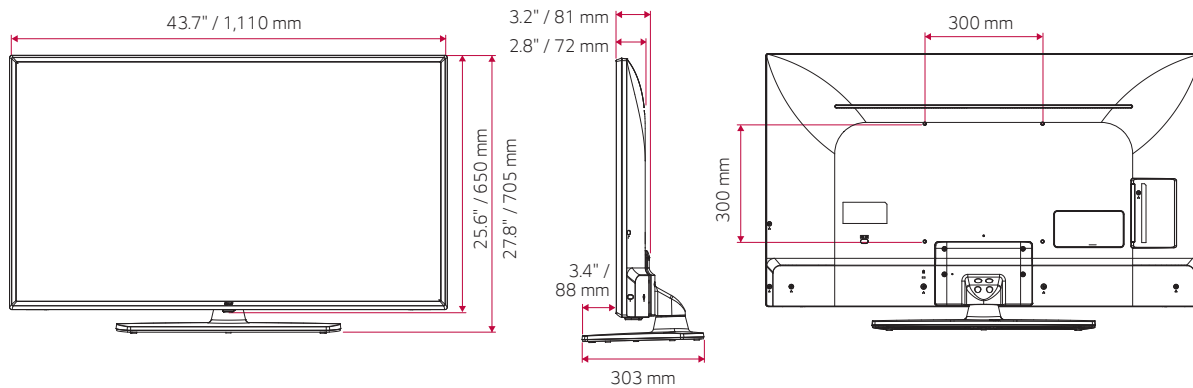

Pro:Centric Value Hospitality TV with Pro:Idiom
LT560H SERIES

DIMENSIONS

49"

43"

32"

Pro:Centric Value Hospitality TV with Pro:Idiom

LT560H SERIES

SPECIFICATIONS