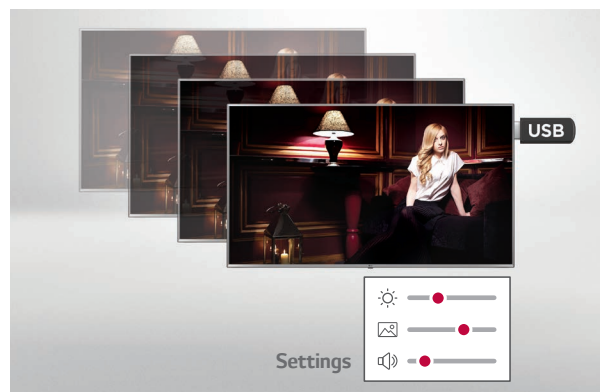

USB Data Cloning

Create a media playlist of your choosing (video, music, and/or images), save it to a USB memory device, and then simply connect the USB memory device to the TV to stream your playlist sequentially.