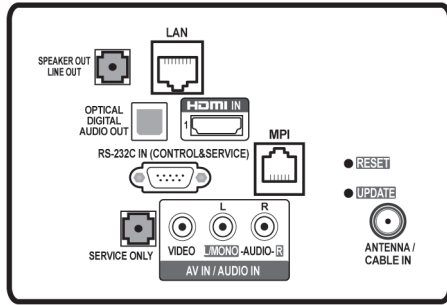

CONNECTIVITY

49" / 43" / 32"

Design and specifications are subject to change without notice. Please contact your LG sales team to verify before ordering.