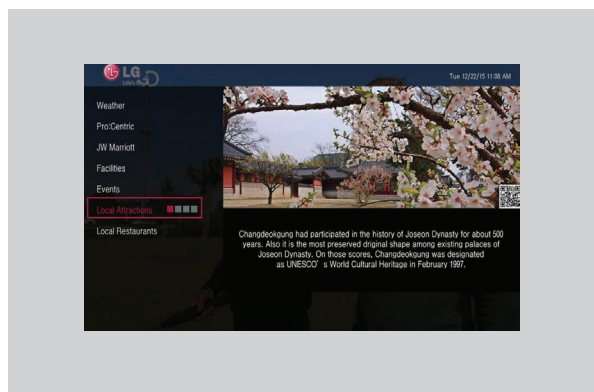

Pro:Centric Application (PCA) provides basic, easy-to-use templates that can be selected based on customer preference.

Customizable Template & Pages

Choose alternative looks for billboards based on your preferences, and edit multiple sections with up to 40 pages of billboards by yourself with this web-based tool.