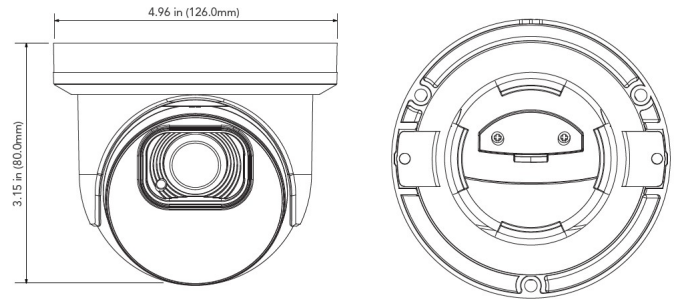

FUNCTIONS

- 8MP (3840 x 2160)
- Motorized Varifocal 2.7-13.5mm Lens
- HD-TVI / CVI / AHD / CVBS (Analog)
- Easy-to-Use DIP Switch to Change Formats
- True Day / Night
- Smart IR Illumination Up to 115ft.
- Digital NR
- DWDR
- IP67 Outdoor Rating
- DC 12V (6W Consumption)

DIMENSIONS

Unit : inch (mm)

OPTIONAL ACCESSORIES

AVM-JB-BE-S1
 JUNCTION BOX

AVM-CWM-EV-S1
 COMPACT WALL MOUNT

AVM-HWM-E-S1
 HEAVY-DUTY WALL MOUNT

AVM-HCM-E-L1
 CEILING MOUNT

AVM-CRM-A1
 CORNER MOUNT

AVM-POM-A1
 POLE MOUNT

AVC-TE81M

8MP HD-TVI VARIFOCAL TURRET CAMERA

SPECIFICATIONS

CAMERA	
Image Sensor	1/2.7" Progressive Scan CMOS
Resolution	8MP
Image Size	3840 x 2160
Video Output	1-channel BNC Video Output
Image System	PAL / NTSC
Electronic Shutter	1/15s to 1/50,000s
IR Distance	Up to 115ft.
Video Formats	HD-TVI / AHD / CVI / CVBS (Analog)
Frame Rate	HD-TVI / AHD / CVI / CVBS (Analog): 15 FPS CVBS Analog: 30 FPS
Min. Illumination	0.05lux@F1.2(AGC ON),0Lux with IR ON
Lens	Motorized 2.7-13.5mm Lens
Lens Mount	φ14mm
S/N Ratio	40dB
Function Control	OSD, Control over Coax (UTC)
IMAGE	
Day & Night	EXT / Auto / Color / BW (Black and White)
Digital WDR	Yes
Digital NR	Yes (3D DNR)
Auto Gain Control (AGC)	Yes
Auto White Balance (AWB)	Yes
Backlight Compensation (BLC)	Yes
Edge Brightness Compensation	Yes
Defog	No
HLC	No
Sharpness	Yes
Mirror Image	Yes
Smart IR (Anti-SAT)	Yes
Image Setting	Yes
Defect Correction	Auto / Manual
Language	Support for 12 Different Languages
GENERAL	
Angle Adjustment	Any Angle
Input Voltage	DC 12V (±10%)
Power Consumption	Maximum 6W
Ingress Protection	IP67
Working Environment	-22F - 131F (-30°~55° Celcius)
Dimensions	4.96" x 3.15" (126.0mm x 80.0mm)