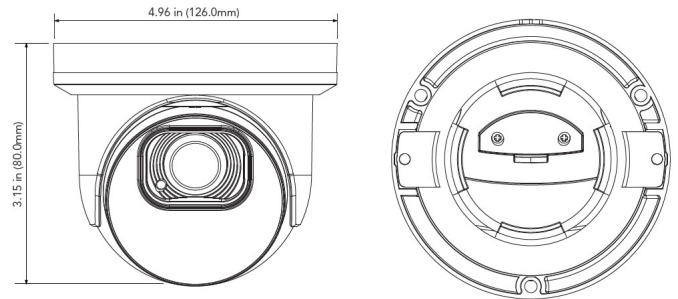

**AVC-TE51M**  
5MP HD-TVI VARIFOCAL TURRET CAMERA

■ Grey Available:  
AVC-TE51M-G

**5MP HD-TVI VARIFOCAL TURRET CAMERA**

5MP HD-TVI VARIFOCAL TURRET CAMERA WITH HD OVER COAX FEATURES

Our Second Generation HD-TVI Series continues providing the quality expected from the AVYCON brand. This 5MP camera includes an upgraded Smart IR LED array, new DIP switch design for easily changing video formats (HD-TVI, CVI, AHD and Analog), and a sleek new magnetic ring designed to hide all mounting screws from view and create a seamless body look. With the newest generation chipset and board design, we have also increased power efficiency with a possible 20% savings in consumption. This camera also includes a motorized 2.7mm-13.5mm Varifocal Lens with Autofocus capabilities that can be controlled through the DVR. Also standard with this series is Digital NR, AGC, DWDR, and BLC capabilities along with IP67 outdoor rating.

**DIMENSIONS**

Unit : inch (mm)

**OPTIONAL ACCESSORIES**

AVM-JB-BE-S1  
JUNCTION BOX

AVM-CWM-EV-S1  
COMPACT WALL MOUNT

AVM-HWM-E-S1  
HEAVY-DUTY WALL MOUNT

AVM-HCM-E-L1  
CEILING MOUNT

AVM-CRM-A1  
CORNER MOUNT