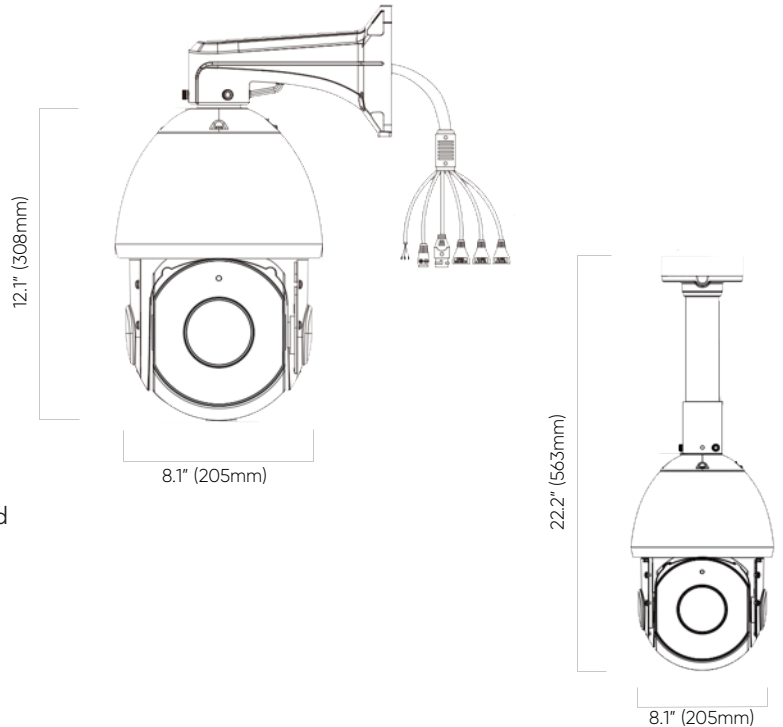

**AVC-NPTZ21X30L**  
**2MP PTZ DOME NETWORK CAMERA**

**2MP PTZ DOME NETWORK CAMERA**

2MP PTZ DOME NETWORK CAMERA WITH INFINITE-STAR™ FEATURES

The AVYCON AVC-NPTZ21X30L camera is a 2MP 30X PTZ Dome Network Camera using Infinite-Star™ technology, with an ultra-low 0.002 lux sensitivity, providing crisp color images of the environment even at night. This camera supports True Day and Night mode, PoE, and up to 656ft. of Smart IR Illumination. The camera also features Alarm Input/Output connections, Audio Input/Output, a microSD slot (256GB max capacity), and is ONVIF Profile S,G and T Compliant. Optional accessories for this camera include Junction Box, Wall, Ceiling, Pole and Corner Mounts.

**FUNCTIONS**

- 2MP / 1080P ( 1920 × 1080 ) @ 60fps
- Max. resolution: 1920 x 1080
- Supports Smart H.265/H.264 encoding
- True Day & Night ICR with Infinite-Star™ Technology
- Up to 0.002Lux Sensitivity with Infinite-Star™ Technology
- Up to 656ft. IR Illumination
- IR Anti-reflection Design
- 30X Optical Zoom
- 3D DNR, True WDR, HLC, BLC and ROI encoding
- 360° Endless Pan
- Supports PTZ Auto Tracking
- 1 channel Audio input; 1 channel Audio output
- 2 channel Alarm input; 2 channel Alarm output
- Built-in micro SD card slot (max. 256 GB)
- AC 24V (3A) / PoE+ (802.3at, 25W Max)
- IP66 Ingress Protection
- Supports remote access with Windows, macOS, iOS and Android
- Operating Temperature: -40°F - 140°F, less than 90% RH

**DIMENSIONS**

Unit : inch (mm)

**OPTIONAL ACCESSORIES**

AVM-P-DDMTS-A1

AVM-P-PMT-A1

AVM-P-CMT-A1

AVM-P-PWMTL-A1

AVM-P-PCMTL-A1