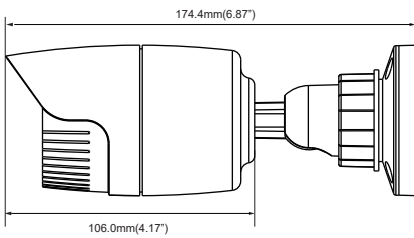

## FUNCTION

- H.265 MAIN PROFILE VIDEO COMPRESSION TECHNOLOGY
- 4MP (2560 1440) FULL REAL TIME CODING
- MAX. RESOLUTION: 2560 × 1440
- ICR AUTO SWITCH, TRUE DAY / NIGHT
- 100FT.\* IR NIGHT VIEW DISTANCE
- 3D DNR, DIGITAL WDR
- ROI CODING
- SUPPORT LOCAL CVBS VIDEO OUTPUT AND ONE-WAY AUDIO
- SUPPORT POE POWER SUPPLY
- SUPPORT SMART PHONE, IPAD, REMOTE MONITORING
- SUPPORT P2P
- IP66 INGRESS PROTECTION
- SUPPORT THREE STREAMS

## DIMENSION

\*Unit : mm (Inch)