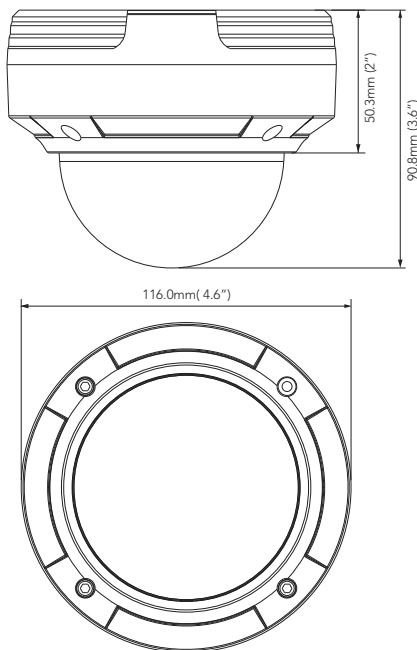

# AVC-VN91FLT

2 MEGAPIXEL IP IR VANDAL DOME CAMERA

IP  
CAMERA

## FUNCTION

- 1080P (1920x1080) Full Real Time Coding
- Maximum Resolution: 1920 x 1080
- 3.6mm MP Fixed Lens (ICR)
- H.264 / 24 IR LED
- ICR Auto Switch, True Day & Night
- 10 ~ 20m IR Night View Distance
- 3D DNR, Digital WDR
- Support Corridor Pattern
- ROI Coding
- PoE (Power over Ethernet) Power Supply
- Support Smart Phone, iPad, Remote Monitoring
- Support P2P / Triple Streams
- Weatherproof (IP66)
- DC 12V / White Casing

## DIMENSION

\* Unit : mm (Inch)

## SPECIFICATION

DESCRIPTION	AVC-VN91FLT
Image Sensor	1/3" CMOS
Image Size	1920 x 1080
Electronic Shutter	1/25s ~ 1/100000s
Min. Illumination	0 lux (IR LED ON)
Lens	3.6mm MP Fixed Lens (ICR)
Lens Mount	M12
Video Compression	H.264 / MJPEG
Resolution	1080P (1920 x 1080), 720P (1280 x 720), D1, CIF, 480 x 240
Multi-Stream	1920 x 1080 (1~30fps) / 1280 x 720 (1~30fps) / 1280 x 720 (1~10fps) / D1 (1~30fps) / CIF (1~30fps) / 480 x 240 (1~30fps)
Bit Rate	64 Kbps ~ 8 Mbps
Encode Mode	VBR / CBR
Quality	Five levels under VBR; Freely adjustable under CBR
Image Settings	Corridor pattern, Saturation, Brightness, Chroma, Contrast, Wide Dynamic, Sharpen, NR, etc. adjustable through client software or web browser
Remote Monitoring	IE Browsing, CMS Remote Control
Online Connection	Support simultaneous monitoring for up to 4 users; Support multi-stream real time transmission
Protocol	TCP / IP, UDP, DHCP, NTP, RTSP, PPPoE, DDNS, Protocol SMTP, FTP
Storage	Network Remote Storage
Smart Alarm	Motion Alarm
Day & Night	True
PoE	Yes
IR Distance	10 ~ 20m
Weatherproof	IP66
Network	RJ45
Audio	No
Power Supply	DC 12V / PoE
Power Consumption	<2.5W
IR Consumption ON	<4.5W
Operating Environment	-22°F ~ 140°F (-30°C ~ 60°C), 10% ~ 90% Relative Humidity
Dimensions	ø116mm x 91mm (ø4.6" x 3.6")