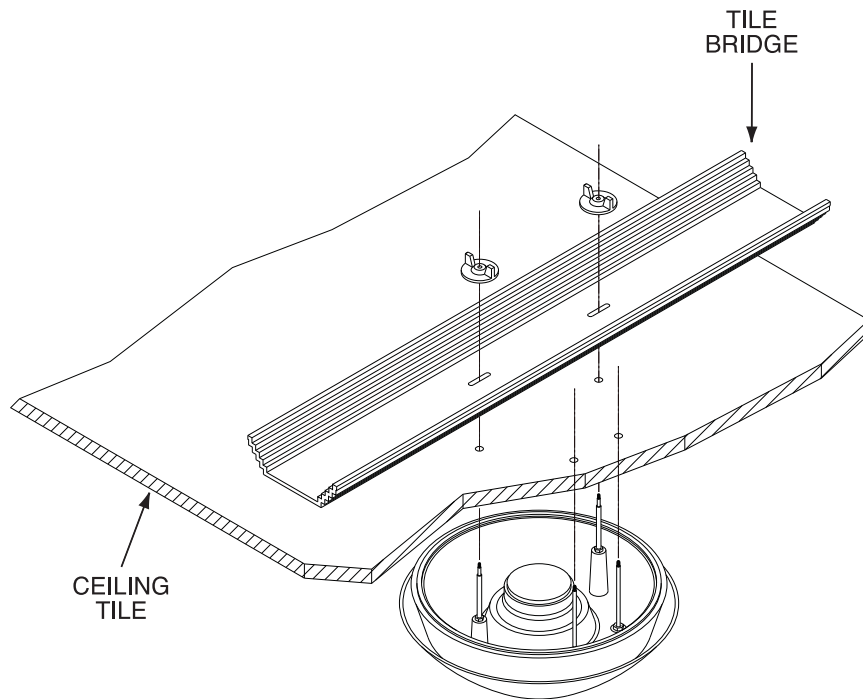

Model: SMTB

Tile Bridge for Easy Install® Speakers

(4-3/8" W x 1-1/4" H x 23-3/4" D)

ASM1 SPEAKER

SM1EZ/4T SPEAKER