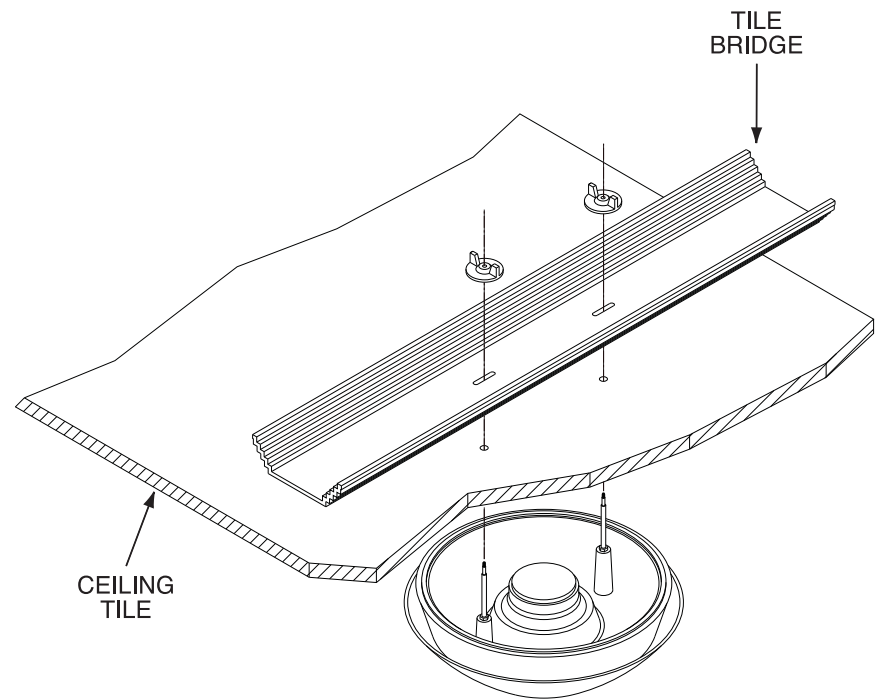

Model: SMTB

Tile Bridge for Easy Install® Speakers

(4-3/8" W x 1-1/4" H x 23-3/4" D)

ASM1 SPEAKER

SM1EZ/4T SPEAKER