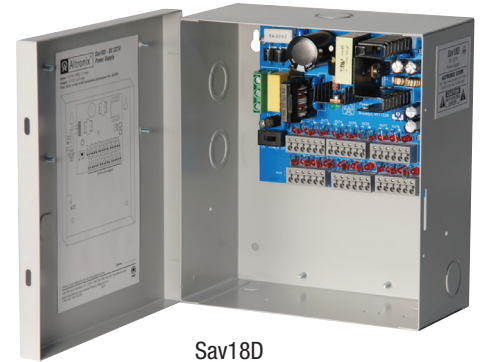

### Description

Altronix Sav Power Supplies provide 12VDC distributed via four (4), nine (9), eighteen (18) or thirty-six (36) Class 2 Rated PTC protected power-limited outputs for powering surveillance cameras and other 12VDC devices.

### Key Features

- Available with 4, 9, 18 or 36 outputs.
- Universal 115VAC or 230VAC input.
- Class 2 Rated PTC protected power-limited outputs.
- Filtered and electronically regulated outputs.
- Short circuit and thermal overload protection.
- AC input and DC output LEDs.
- Field installable 3-wire line cord with integral strain relief.
- Unit maintains camera synchronization.
- UL Listed in the U.S. and Canada.
- Lifetime Warranty

### Sav Series Power Supply Configuration Reference Chart

Altronix Model Number	Total Output Current (Power)	Output Voltage	Number of Class 2 Rated PTC Protected Power-Limited Auto-Resettable Outputs	Output Current (max per output)	115VAC 60Hz Input Current	230VAC 50Hz Input Current	Enclosure Dimensions
Sav4D	5A	12VDC	4	2.5A*	1.5A	0.75A	8.5" x 7.5" x 3.5" (215.9mm x 190.5mm x 88.9mm)
Sav9D			9				
Sav18D			18				
Sav182D	11A	12VDC	18	3A	3A	1.5A	13.5" x 13" x 3.25" (342.9mm x 330.2mm x 82.55mm)
Sav36D			36				