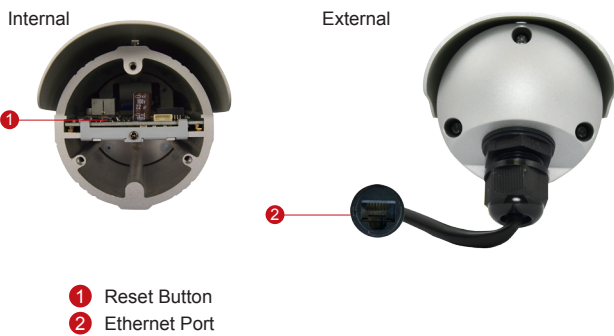

## 2MP Bullet with D/N, Adaptive IR, Basic WDR, SLLS, Fixed Lens

- 2 Megapixel with 1080p
- Day & Night with Superior Low Light Sensitivity and Adaptive IR LED
- Fixed Lens with f3.6mm / F1.85
- Basic WDR (75 dB)
- 30 fps at 1920 x 1080
- Weatherproof (IP68) and Vandal Proof Metal Casing (IK10)

### PHOTO INDICATION

- 1 Reset Button
- 2 Ethernet Port

#### • General

Power Source / Consumption	PoE Class 2 (IEEE802.3af) / 4.8 W (IR on)
Weight	704 g (1.29 lb)
Dimensions (Ø x L)	77 mm x 190 mm (3.03" x 7.48")
Bundled Accessories	Bracket
Environmental Casing	Weatherproof (IP68 rated); Vandal proof metal casing (IK10)
Mount Type	Wall, Ceiling, Corner, Pole
Starting Temperature	-20°C ~ 50°C (-4°F ~ 122°F)
Operating Temperature	-40°C ~ 50°C (-40°F ~ 122°F)
Operating Humidity	10% ~ 85% RH
Approvals	CE (EN 55022 Class B, EN 55024), FCC (Part15 Subpart B Class B), IP68, NEMA 4X, IK10, UL (for optional PoE injector and power adapter)