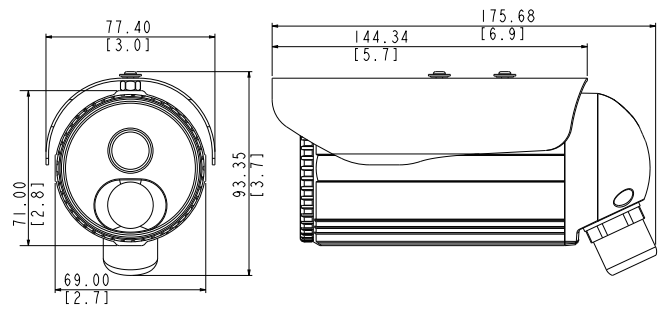

## 2MP Bullet with D/N, Adaptive IR, Basic WDR, SLLS, Fixed Lens

- 2 Megapixel with 1080p
- Day & Night with Superior Low Light Sensitivity and Adaptive IR LED
- Fixed Lens with f3.6mm / F1.85
- Basic WDR (75 dB)
- 30 fps at 1920 x 1080
- Weatherproof (IP68) and Vandal Proof Metal Casing (IK10)

### DIMENSION DIAGRAM

Unit: mm [inch]

#### • General

Power Source / Consumption	PoE Class 2 (IEEE802.3af) / 4.8 W (IR on)
Weight	704 g (1.29 lb)
Dimensions (Ø x L)	77 mm x 190 mm (3.03" x 7.48")
Bundled Accessories	Bracket
Environmental Casing	Weatherproof (IP68 rated); Vandal proof metal casing (IK10)
Mount Type	Wall, Ceiling, Corner, Pole
Starting Temperature	-20°C ~ 50°C (-4°F ~ 122°F)
Operating Temperature	-40°C ~ 50°C (-40°F ~ 122°F)
Operating Humidity	10% ~ 85% RH
Approvals	CE (EN 55022 Class B, EN 55024), FCC (Part15 Subpart B Class B), IP68, NEMA 4X, IK10, UL (for optional PoE injector and power adapter)