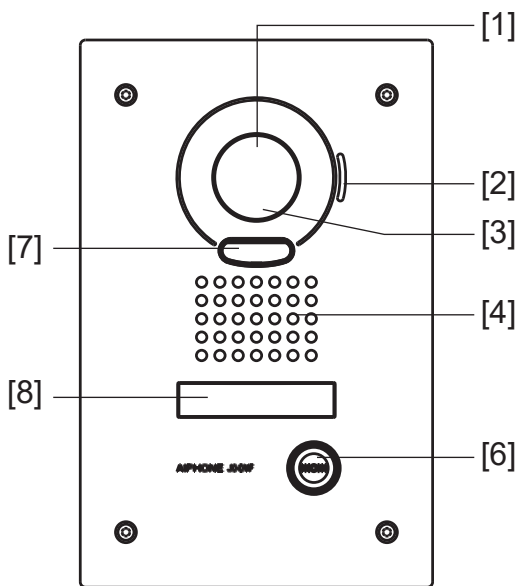

JO-DA/DV/DVF

Camera Door Stations for the JO Series

FEATURE CALL-OUT

FEATURE CALL-OUT DEFINITIONS

- [1] Camera
- [2] Microphone
- [3] Illumination sensor
- [4] Speaker
- [5] Call button with white LED
- [6] Call button
- [7] White LED
- [8] Directory Card

SPECIFICATIONS

Power Source:	Supplied from JO Series Master
Communication:	Hands-free communication (auto-voice actuated or PTT) controlled by master station
Camera:	CMOS
Min. illumination:	5 lux
Wiring:	2-conductor, PE insulation, Aiphone wire #871802
Wiring Distance:	330'
Operation Temp:	-40°~140° F (-40° ~ 60° C)
Dimensions (HxWxD):	
JO-DA	5-¹/₁₆" x 3-¹³/₁₆" x 1-³/₈" (129 x 97 x 35.5 mm)
JO-DV	6-¹³/₁₆" x 3-⁷/₈" x 1-¹/₁₆" (179 x 98 x 26.8 mm)
JO-DVF	8-¹/₄" x 5-⁵/₁₆" (209 x 135 mm)
Weight: (approx)	JO-DA: 0.44lbs (200g) JO-DV: 1.43lbs (650g) JO-DVF: 1.27lbs (580g)