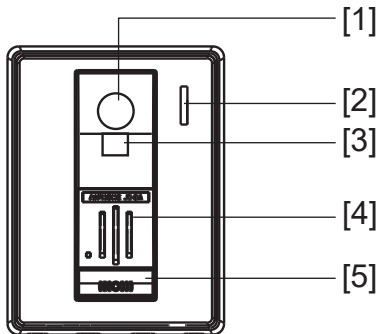

JO-DA/DV/DVF

Camera Door Stations for the JO Series

FEATURE CALL-OUT

FEATURE CALL-OUT DEFINITIONS

- [1] Camera
- [2] Microphone
- [3] Illumination sensor
- [4] Speaker
- [5] Call button with white LED
- [6] Call button
- [7] White LED
- [8] Directory Card

SPECIFICATIONS

Power Source:	Supplied from JO Series Master
Communication:	Hands-free communication (auto-voice actuated or PTT) controlled by master station
Camera:	CMOS
Min. illumination:	5 lux
Wiring:	2-conductor, PE insulation, Aiphone wire #871802
Wiring Distance:	330'
Operation Temp:	-40°~140° F (-40° ~ 60° C)
Dimensions (HxWxD):	
JO-DA	5-¹/₁₆" x 3-¹³/₁₆" x 1-³/₈" (129 x 97 x 35.5 mm)
JO-DV	6-¹³/₁₆" x 3-⁷/₈" x 1-¹/₁₆" (179 x 98 x 26.8 mm)
JO-DVF	8-¹/₄" x 5-⁵/₁₆" (209 x 135 mm)
Weight: (approx)	JO-DA: 0.44lbs (200g) JO-DV: 1.43lbs (650g) JO-DVF: 1.27lbs (580g)