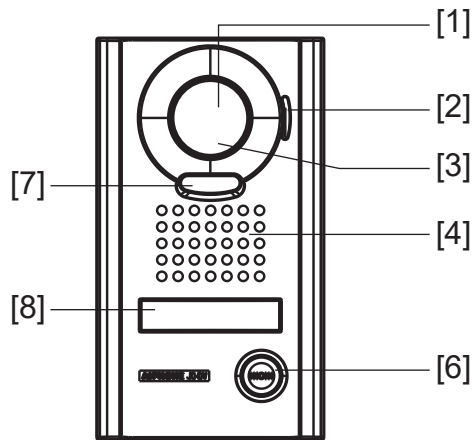

JO-DA/DV/DVF

Camera Door Stations for the JO Series

FEATURE CALL-OUT

FEATURE CALL-OUT DEFINITIONS

- [1] Camera
- [2] Microphone
- [3] Illumination sensor
- [4] Speaker
- [5] Call button with white LED
- [6] Call button
- [7] White LED
- [8] Directory Card

SPECIFICATIONS

Power Source:	Supplied from JO Series Master
Communication:	Hands-free communication (auto-voice actuated or PTT) controlled by master station
Camera:	CMOS
Min. illumination:	5 lux
Wiring:	2-conductor, PE insulation, Aiphone wire #871802
Wiring Distance:	330'
Operation Temp:	-40°~140° F (-40° ~ 60° C)
Dimensions (HxWxD):	
JO-DA	5-¹/₁₆" x 3-¹³/₁₆" x 1-³/₈" (129 x 97 x 35.5 mm)
JO-DV	6-¹³/₁₆" x 3-⁷/₈" x 1-¹/₁₆" (179 x 98 x 26.8 mm)
JO-DVF	8-¹/₄" x 5-⁵/₁₆" (209 x 135 mm)
Weight: (approx)	JO-DA: 0.44lbs (200g) JO-DV: 1.43lbs (650g) JO-DVF: 1.27lbs (580g)