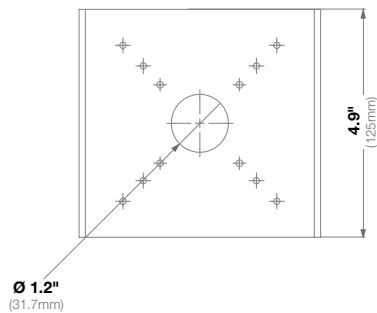

AV-PMA

Pole Mount Adapter

Features:

- Easy Installation and Superior Design
- Heavy Duty Enclosure Protection for Applications in Harsh Environments
- Die-Cast Aluminum is Resistant to Impact and Salt Damage

Compatibility Works with AV-WMJJB, AV-SWMJB, MDD-WMT, MCD-WMT, and AV-JBA

Mechanical	Casing	Die-cast aluminum
		IP66 weather proof standard
		IK-10 impact-resistant
	Color	Ivory (Pantone® Cool Gray 1C)
	Dimensions	5.01" W (127.32mm) x 4.92" H (125mm)
	Weight	w/o Camera 0.32lbs (0.15kg)