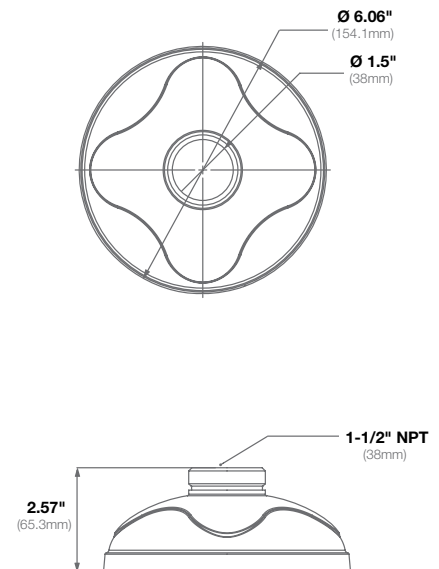

<b>Mechanical</b>	<b>Casing</b>	Die-cast aluminum
		IP66 weather proof standard
		IK-10 impact-resistant
	<b>Color</b>	Ivory (Pantone Cool Gray 1C)
	<b>Dimensions</b>	Ø6" (152.4mm) x 0.15" W (4mm)
<b>Weight</b>	w/o Camera	0.4lbs (0.18kg)

<b>Mechanical</b>	<b>Casing</b>	Die-cast aluminum
		IP66 weather proof standard
		IK-10 impact-resistant
<b>Color</b>	Ivory (Pantone® Cool Gray 1C)	
<b>Dimensions</b>	Ø 7.87" (200mm) x 1.6" H (40.79mm)	
<b>Weight</b>	<b>w/o Camera</b>	0.85lbs (0.39kg)

<b>Mechanical</b>	<b>Casing</b>	Die-cast aluminum
		IP66 weather proof standard
		IK-10 impact-resistant
<b>Color</b>	Ivory (Pantone® Cool Gray 1C)	
<b>Dimensions</b>	Ø 7.4" (189mm) x 4.33" H (110mm)	
<b>Weight</b>	<b>w/o Camera</b> 1.47lbs (0.69kg)	

<b>Mechanical</b>	<b>Casing</b>	Die-cast aluminum
		IP66 weather proof standard
		IK-10 impact-resistant
<b>Color</b>	Ivory (Pantone® Cool Gray 1C)	
<b>Dimensions</b>	Ø 6.06" (154.1mm) x 2.57" H (65.3mm)	
<b>Weight</b>	<b>w/o Camera</b> 1.02lbs (0.465kg)	