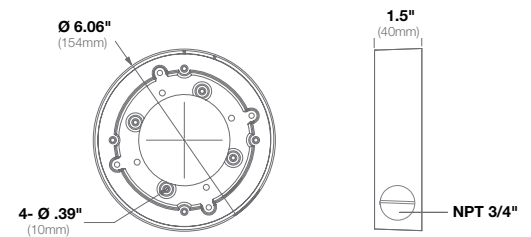

Features:

- Easy Installation and Superior Design
- Heavy Duty Enclosure Protection for Applications in Harsh Environments
- Die-Cast Aluminum is Resistant to Impact and Salt Damage

Compatibility	Compatible with 3/4" NPT standard
	Works with MegaDome UltraHD, MegaDome 4K, MegaDome G3, MegaDome G3 RS, SurroundVideo® G5 Mini, and MegaVideo® G5 Camera in D4SO-3 Housing

Mechanical	Casing	Die-cast aluminum
		IP66 weather proof standard
		IK-10 impact-resistant
	Color	Ivory (Pantone® Cool Gray 1C)
	Dimensions	Ø 6.06" (154mm) x 1.5" H (40mm)
Weight	w/o Camera	1lbs (0.45kg)