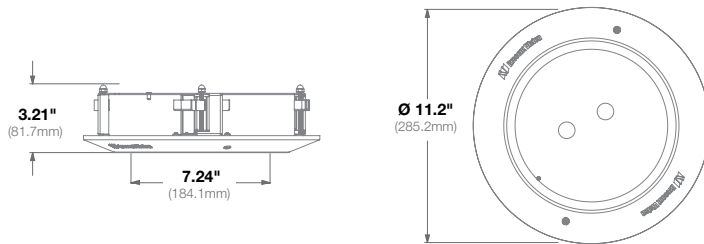

SO3-FMA

Flush Mount Adapter

Features:

- Easy Installation and Superior Design
- Low Profile Installation

Compatibility Works with SurroundVideo® Omni G3

Mechanical	Casing	Aluminum and plastic
	Color	Ivory (Pantone® Cool Gray 1C)
	Dimensions	Ø 11.2" (285.2mm) x 3.21" H (81.7mm)
	Weight	w/o Camera 2.43lbs (1.1kg)