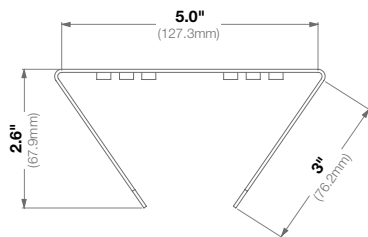

<b>Mechanical</b>	<b>Casing</b>	Die-cast aluminum
		IP66 weather proof standard
		IK-10 impact-resistant
	<b>Color</b>	Ivory (Pantone® Cool Gray 1C)
	<b>Dimensions</b>	7.68" L (195.05mm) x 4.69" W (119.20mm)
<b>Weight</b>	w/o Camera 2.49lbs (1.13kg)	

<b>Mechanical</b>	<b>Casing</b>	Die-cast aluminum
		IP66 weather proof standard
		IK-10 impact-resistant
	<b>Color</b>	Ivory (Pantone® Cool Gray 1C)
	<b>Dimensions</b>	5.01" W (127.32mm) x 4.92" H (125mm)
	<b>Weight</b>	<b>w/o Camera</b> 0.32lbs (0.15kg)