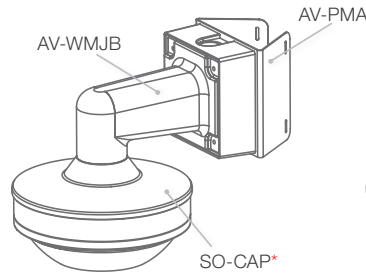

# Standard Dome Accessories

Accessories for Indoor/Outdoor Ceiling, Wall, Pole, and Corner Mounting Solutions

**Ceiling Mount Configuration**

**Wall Mount Configuration**

**Wall Mount Configuration with Pole Mount Adapter**

**Wall Mount Configuration with Corner Mount Adapter**

**Cap Options**

\* Can be switched with SO3-CAP, SV-CAP, or MD-CAP

**Compatible Cameras**

**SurroundVideo® Series**  
SurroundVideo, SurroundVideo G5, SurroundVideo G5 Mini, SurroundVideo Omni (G1), SurroundVideo Omni G2, and SurroundVideo Omni G3