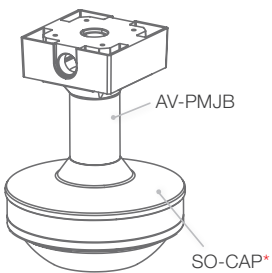

# Standard Dome Accessories

Accessories for Indoor/Outdoor Ceiling, Wall, Pole, and Corner Mounting Solutions

**Ceiling Mount Configuration**

**Wall Mount Configuration**

**Wall Mount Configuration with Pole Mount Adapter**