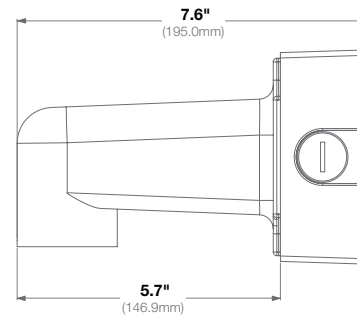

<b>Mechanical</b>	<b>Casing</b>	Die-cast aluminum
		IP66 weather proof standard
		IK-10 impact-resistant
	<b>Color</b>	Ivory (Pantone Cool Gray 1C)
	<b>Dimensions</b>	Ø6" (152.4mm) x 0.15" W (4mm)
<b>Weight</b>	w/o Camera	0.4lbs (0.18kg)

<b>Mechanical</b>	<b>Casing</b>	Die-cast aluminum
		IP66 weather proof standard
		IK-10 impact-resistant
	<b>Color</b>	Ivory (Pantone® Cool Gray 1C)
	<b>Dimensions</b>	5.87" H (149.31mm) x 4.69" W (119.20mm)
<b>Weight</b>	w/o Camera 2.12lbs (0.96kg)	

## AV-WMJB

Wall Mount Bracket with Standard Junction Box

<b>Mechanical</b>	<b>Casing</b>	Die-cast aluminum
		IP66 weather proof standard
		IK-10 impact-resistant
	<b>Color</b>	Ivory (Pantone® Cool Gray 1C)
	<b>Dimensions</b>	7.68" L (195.05mm) x 4.69" W (119.20mm)
<b>Weight</b>	w/o Camera 2.49lbs (1.13kg)	