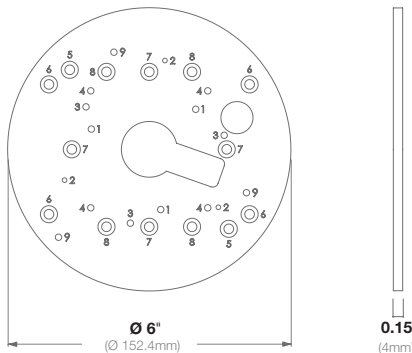

## AV-EBAR

Round Electrical Box Adapter Plate

<b>Mechanical</b>	<b>Casing</b>	Die-cast aluminum
		IP66 weather proof standard
		IK-10 impact-resistant
	<b>Color</b>	Ivory (Pantone Cool Gray 1C)
	<b>Dimensions</b>	Ø6" (152.4mm) x 0.15" W (4mm)
<b>Weight</b>	w/o Camera	0.4lbs (0.18kg)