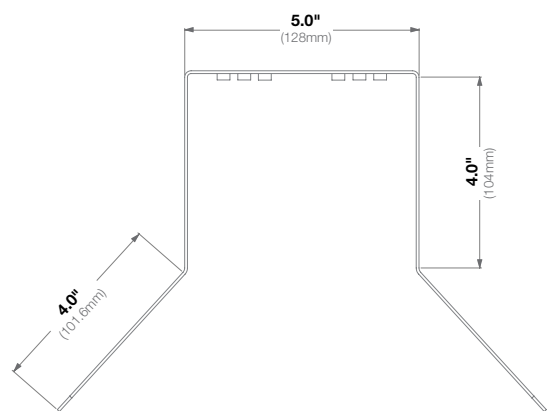

<b>Mechanical</b>	<b>Casing</b>	Die-cast aluminum
		IP66 weather proof standard
		IK-10 impact-resistant
	<b>Color</b>	Ivory (Pantone® Cool Gray 1C)
	<b>Dimensions</b>	7.68" L (195.05mm) x 4.69" W (119.20mm)
<b>Weight</b>	w/o Camera 2.49lbs (1.13kg)	

<b>Mechanical</b>	<b>Casing</b>	Die-cast aluminum
		IP66 weather proof standard
		IK-10 impact-resistant
	<b>Color</b>	Ivory (Pantone® Cool Gray 1C)
	<b>Dimensions</b>	5.01" W (127.32mm) x 4.92" H (125mm)
	<b>Weight</b>	<b>w/o Camera</b> 0.32lbs (0.15kg)

<b>Mechanical</b>	<b>Casing</b>	Die-cast aluminum
		IP66 weather proof standard
		IK-10 impact-resistant
	<b>Color</b>	Ivory (Pantone® Cool Gray 1C)
	<b>Dimensions</b>	13.04" W (331.25mm) x 4.92" H (125mm)
	<b>Weight</b>	<b>w/o Camera</b> 0.59lbs (0.27kg)