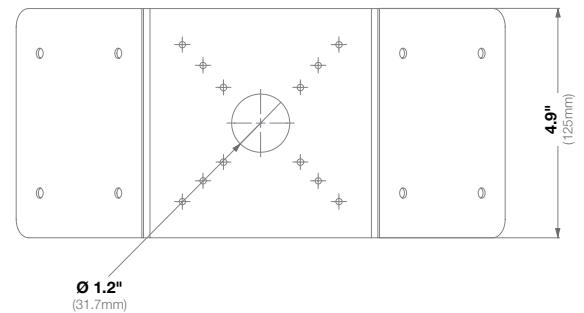

<b>Mechanical</b>	<b>Casing</b>	Die-cast aluminum
		IP66 weather proof standard
		IK-10 impact-resistant
	<b>Color</b>	Ivory (Pantone® Cool Gray 1C)
	<b>Dimensions</b>	5.01" W (127.32mm) x 4.92" H (125mm)
	<b>Weight</b>	<b>w/o Camera</b> 0.32lbs (0.15kg)

<b>Mechanical</b>	<b>Casing</b>	Die-cast aluminum
		IP66 weather proof standard
		IK-10 impact-resistant
	<b>Color</b>	Ivory (Pantone® Cool Gray 1C)
	<b>Dimensions</b>	13.04" W (331.25mm) x 4.92" H (125mm)
	<b>Weight</b>	<b>w/o Camera</b> 0.59lbs (0.27kg)