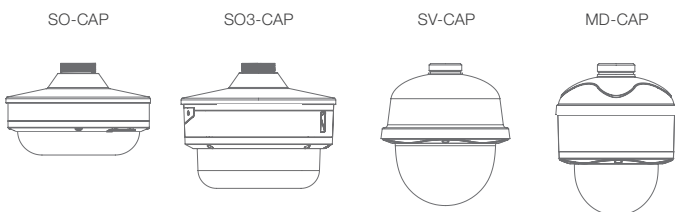

Cap Options

* Can be switched with SO3-CAP, SV-CAP, or MD-CAP