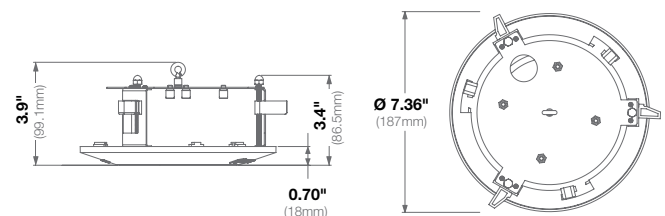

<b>Mechanical</b>	<b>Casing</b>	Aluminum and plastic
	<b>Color</b>	Ivory (Pantone® Cool Gray 1C)
	<b>Dimensions</b>	Ø 7.36" (187mm) x 3.9" H (99.1mm)
	<b>Weight</b>	<b>w/o Camera</b> 1.10lb (0.5kg)