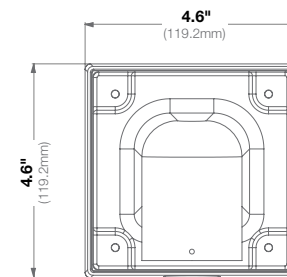

<b>Mechanical</b>	<b>Casing</b>	Die-cast aluminum
		IP66 weather proof standard
		IK-10 impact-resistant
	<b>Color</b>	Ivory (Pantone Cool Gray 1C)
	<b>Dimensions</b>	4.7" L (120mm) x 0.15" W (4mm) x 4.7" H (120mm)
<b>Weight</b>	w/o Camera	0.33lbs (0.13kg)

<b>Mechanical</b>	<b>Casing</b>	Die-cast aluminum
		IP66 weather proof standard
		IK-10 impact-resistant
	<b>Color</b>	Ivory (Pantone® Cool Gray 1C)
	<b>Dimensions</b>	5.87" H (149.31mm) x 4.69" W (119.20mm)
<b>Weight</b>	w/o Camera 2.12lbs (0.96kg)	

<b>Mechanical</b>	<b>Casing</b>	Die-cast aluminum
		IP66 weather proof standard
		IK-10 impact-resistant
	<b>Color</b>	Ivory (Pantone® Cool Gray 1C)
	<b>Dimensions</b>	7.68" L (195.05mm) x 4.69" W (119.20mm)
<b>Weight</b>	w/o Camera 2.49lbs (1.13kg)	