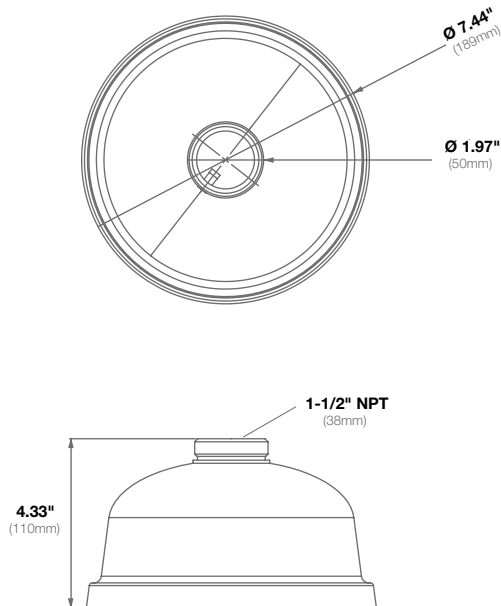

<b>Mechanical</b>	<b>Casing</b>	Die-cast aluminum
		IP66 weather proof standard
		IK-10 impact-resistant
<b>Color</b>	Ivory (Pantone® Cool Gray 1C)	
<b>Dimensions</b>	Ø 8.9" (227.4mm) x 1.8" H (46.5mm)	
<b>Weight</b>	<b>w/o Camera</b>	1.22lbs (0.55kg)

<b>Mechanical</b>	<b>Casing</b>	Die-cast aluminum
		IP66 weather proof standard
		IK-10 impact-resistant
<b>Color</b>	Ivory (Pantone® Cool Gray 1C)	
<b>Dimensions</b>	Ø 7.87" (200mm) x 1.6" H (40.79mm)	
<b>Weight</b>	<b>w/o Camera</b>	0.85lbs (0.39kg)

<b>Mechanical</b>	<b>Casing</b>	Die-cast aluminum
		IP66 weather proof standard
		IK-10 impact-resistant
<b>Color</b>	Ivory (Pantone® Cool Gray 1C)	
<b>Dimensions</b>	Ø 7.4" (189mm) x 4.33" H (110mm)	
<b>Weight</b>	<b>w/o Camera</b> 1.47lbs (0.69kg)	