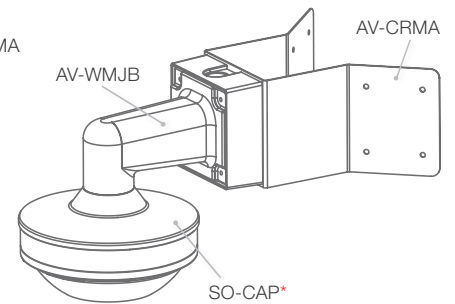

# Standard Dome Accessories

Accessories for Indoor/Outdoor Ceiling, Wall, Pole, and Corner Mounting Solutions

**Ceiling Mount Configuration**

**Wall Mount Configuration**

**Wall Mount Configuration with Pole Mount Adapter**

**Wall Mount Configuration with Corner Mount Adapter**

**Cap Options**

\* Can be switched with SO3-CAP, SV-CAP, or MD-CAP

**Compatible Cameras**

**SurroundVideo® Series**  
SurroundVideo, SurroundVideo G5, SurroundVideo G5 Mini, SurroundVideo Omni (G1), SurroundVideo Omni G2, and SurroundVideo Omni G3