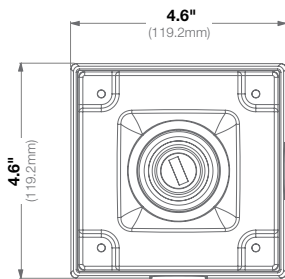

<b>Mechanical</b>	<b>Casing</b>	Die-cast aluminum
		IP66 weather proof standard
		IK-10 impact-resistant
	<b>Color</b>	Ivory (Pantone Cool Gray 1C)
	<b>Dimensions</b>	4.7" L (120mm) x 0.15" W (4mm) x 4.7" H (120mm)
<b>Weight</b>	w/o Camera	0.33lbs (0.13kg)

<b>Mechanical</b>	<b>Casing</b>	Die-cast aluminum
		IP66 weather proof standard
		IK-10 impact-resistant
	<b>Color</b>	Ivory (Pantone® Cool Gray 1C)
	<b>Dimensions</b>	5.87" H (149.31mm) x 4.69" W (119.20mm)
<b>Weight</b>	w/o Camera 2.12lbs (0.96kg)	