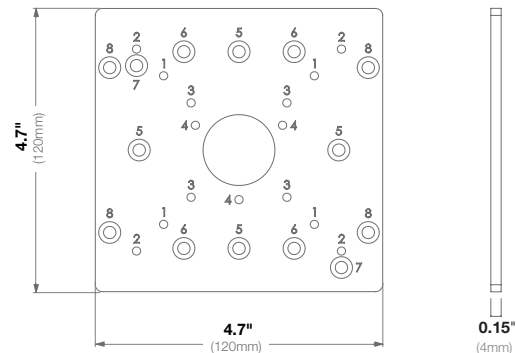

<b>Mechanical</b>	<b>Casing</b>	Die-cast aluminum
		IP66 weather proof standard
		IK-10 impact-resistant
	<b>Color</b>	Ivory (Pantone Cool Gray 1C)
	<b>Dimensions</b>	4.7" L (120mm) x 0.15" W (4mm) x 4.7" H (120mm)
<b>Weight</b>	w/o Camera	0.33lbs (0.13kg)