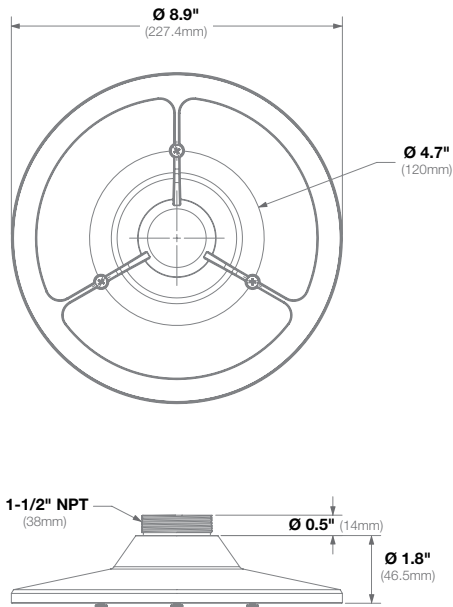

<b>Mechanical</b>	<b>Casing</b>	Die-cast aluminum
		IP66 weather proof standard
		IK-10 impact-resistant
	<b>Color</b>	Ivory (Pantone® Cool Gray 1C)
	<b>Dimensions</b>	13.04" W (331.25mm) x 4.92" H (125mm)
	<b>Weight</b>	<b>w/o Camera</b> 0.59lbs (0.27kg)

<b>Mechanical</b>	<b>Casing</b>	Die-cast aluminum
		IP66 weather proof standard
		IK-10 impact-resistant
<b>Color</b>	Ivory (Pantone® Cool Gray 1C)	
<b>Dimensions</b>	Ø 8.9" (227.4mm) x 1.8" H (46.5mm)	
<b>Weight</b>	<b>w/o Camera</b>	1.22lbs (0.55kg)