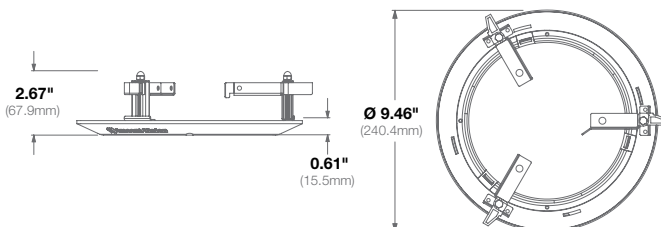

Features:

- Easy Installation and Superior Design
- Low Profile Installation

Compatibility Works with SurroundVideo Omni and SurroundVideo Omni G2

Mechanical	Casing	Aluminum and plastic
	Color	Ivory (Pantone® Cool Gray 1C)
	Dimensions	Ø 9.46" (240.3mm) x 2.67" H (67.9mm)
	Weight	w/o Camera 1.15lbs (0.52kg)