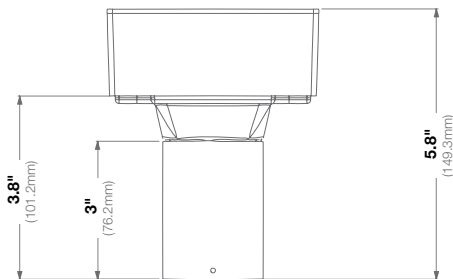

<b>Mechanical</b>	<b>Casing</b>	Die-cast aluminum
		IP66 weather proof standard
		IK-10 impact-resistant
	<b>Color</b>	Ivory (Pantone® Cool Gray 1C)
	<b>Dimensions</b>	5.87" H (149.31mm) x 4.69" W (119.20mm)
<b>Weight</b>	w/o Camera 2.12lbs (0.96kg)	