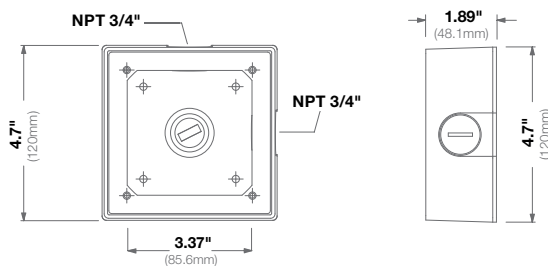

<b>Mechanical</b>	<b>Casing</b>	Aluminum and plastic
	<b>Color</b>	Ivory (Pantone® Cool Gray 1C)
	<b>Dimensions</b>	Ø 7.36" (187mm) x 3.9" H (99.1mm)
	<b>Weight</b>	<b>w/o Camera</b> 1.10lb (0.5kg)

<b>Mechanical</b>	<b>Casing</b>	Die-cast aluminum
		IP66 weather proof standard
		IK-10 impact-resistant
	<b>Color</b>	Ivory (Pantone® Cool Gray 1C)
	<b>Dimensions</b>	4.7" L (120mm) x 4.7" W (120mm) x 1.89" H (48.1mm)
<b>Weight</b>	<b>w/o Camera</b>	1.3lbs (0.63kg)