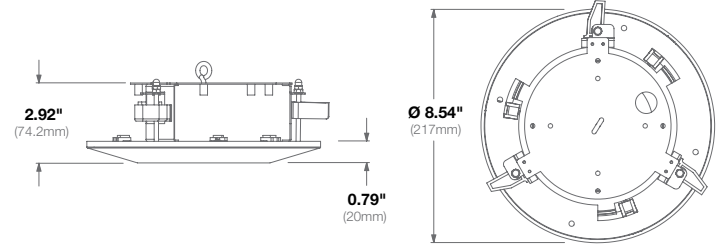

### Features:

- Easy Installation and Superior Design
- Low Profile Installation

**Compatibility** Works with SurroundVideo and SurroundVideo G5

<b>Mechanical</b>	<b>Casing</b>	Aluminum and plastic
	<b>Color</b>	Ivory (Pantone® Cool Gray 1C)
	<b>Dimensions</b>	Ø 8.54" (217mm) x 2.92" H (74.2mm)
	<b>Weight</b>	<b>w/o Camera</b> 1.3lbs (0.59kg)