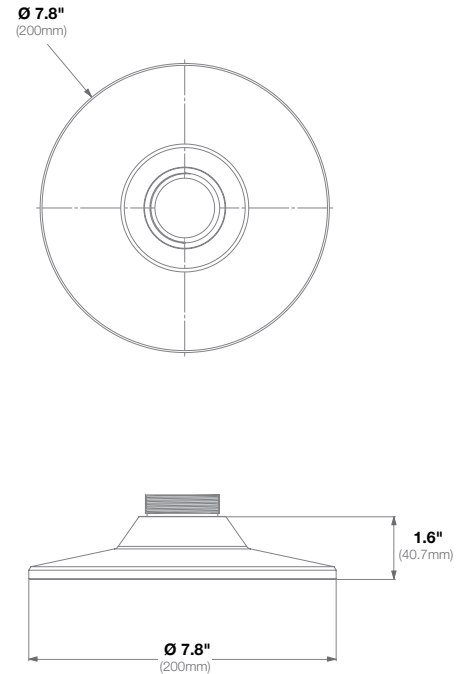

<b>Mechanical</b>	<b>Casing</b>	Die-cast aluminum
		IP66 weather proof standard
		IK-10 impact-resistant
	<b>Color</b>	Ivory (Pantone Cool Gray 1C)
	<b>Dimensions</b>	Ø6" (152.4mm) x 0.15" W (4mm)
<b>Weight</b>	w/o Camera	0.4lbs (0.18kg)

<b>Mechanical</b>	<b>Casing</b>	Die-cast aluminum
		IP66 weather proof standard
		IK-10 impact-resistant
	<b>Color</b>	Ivory (Pantone® Cool Gray 1C)
	<b>Dimensions</b>	13.04" W (331.25mm) x 4.92" H (125mm)
	<b>Weight</b>	<b>w/o Camera</b> 0.59lbs (0.27kg)

<b>Mechanical</b>	<b>Casing</b>	Die-cast aluminum
		IP66 weather proof standard
		IK-10 impact-resistant
<b>Color</b>	Ivory (Pantone® Cool Gray 1C)	
<b>Dimensions</b>	Ø 8.9" (227.4mm) x 1.8" H (46.5mm)	
<b>Weight</b>	<b>w/o Camera</b>	1.22lbs (0.55kg)

<b>Mechanical</b>	<b>Casing</b>	Die-cast aluminum
		IP66 weather proof standard
		IK-10 impact-resistant
<b>Color</b>	Ivory (Pantone® Cool Gray 1C)	
<b>Dimensions</b>	Ø 7.87" (200mm) x 1.6" H (40.79mm)	
<b>Weight</b>	<b>w/o Camera</b>	0.85lbs (0.39kg)