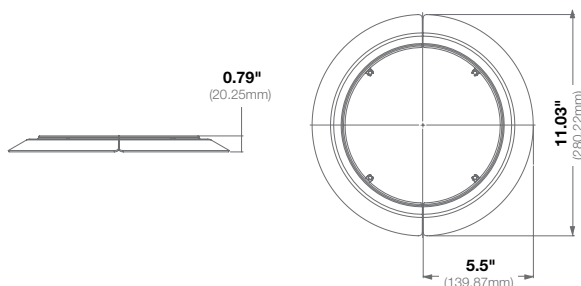

Features:

- Easy Installation and Superior Design
- Protects SurroundVideo Omni Series Sensors from Sun Glare

Compatibility	Works with SurroundVideo Omni and SurroundVideo Omni G2

Mechanical	Casing	Plastic	
	Color	Ivory (Pantone® Cool Gray 1C)	
	Dimensions	11.03" L (280.22mm) x 0.79" H (20.25mm)	
	Weight	w/o Camera	0.17lb (0.08kg)