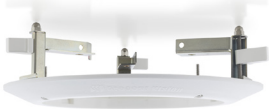

SO-FMA

Flush Mount Adapter