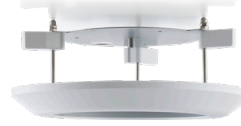

SV-FMA

Flush Mount Adapter