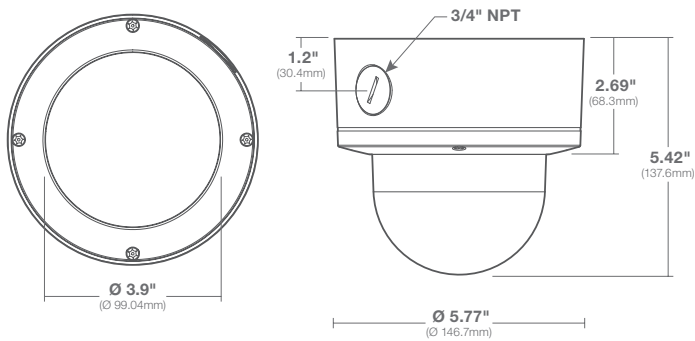

Mechanical

Casing	Die-cast aluminum chassis with 4" polycarbonate dome bubble	
	IP66 weather proof standard	
	Impact resistant, IK-10 rated	
Gimbal	Easily adjustable 3-axis camera gimbal w/360° pan, 77° tilt and 180° z-axis	
Dimensions <i>(See Dimensions)</i>	Unit	Ø 5.77" (146.7mm) x 5.42" H (137.6mm)
	Packaged	6" H (150mm) x 7.5" W (190mm) x 8" L (200mm)
Weight	Unit	2.65lbs (1.2kg)
	Packaged	3.31lbs (1.5kg)
On Board Storage	MicroSDXC slot up to 256GB (card not included)	
Body Color	AV Costar White (Pantone® Cool Gray 1C)	

Dimensions

See Next Page for Ordering Information