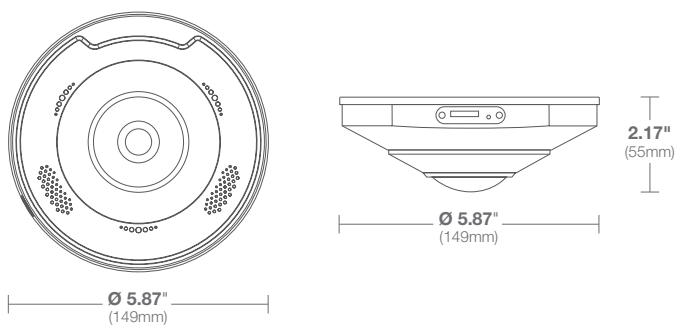

General Electrical

Alarm Input/Output	2x input (wet contact)/1x output (wet contact)
Power Over Ethernet	PoE IEEE 802.3af, Class 0 Total PoE solution (no external power requirement)
Auxiliary Power	12V DC
Power Consumption	9.6W PoE max
Serial Interface	1 channel RS485
Analog Video Output	1 BNC, impedance 75Ω; amplitude 1V [p-p]

IR Illuminator

LEDs	3pcs, Smart IR
Projection Distance	33ft (10m) max

Audio Electrical

Streaming	Two-way
Compression	G.711 PCM 8 kHz
Input/Output	Line In / Line Output / Built-in Mic / Built-in Speaker

Mechanical

Casing	Die-cast aluminum chassis with 1.7" polycarbonate dome bubble	
Mounting Options	Ceiling, Wall, Desktop	
Dimensions <i>(See Dimensions)</i>	Unit	Ø 5.87" (149mm) x 2.17" H (55mm)
	Packaged	6.9" H (170mm) x 6.9" W (170mm) x 4.1" L (105mm)
Weight	Unit	1.1lbs (0.5kg)
	Packaged	3.6 lbs (1.65kg)
On Board Storage	MicroSDXC slot up to 256GB (card not included)	
Body Color	White	

Dimensions

See Next Page for Ordering Information