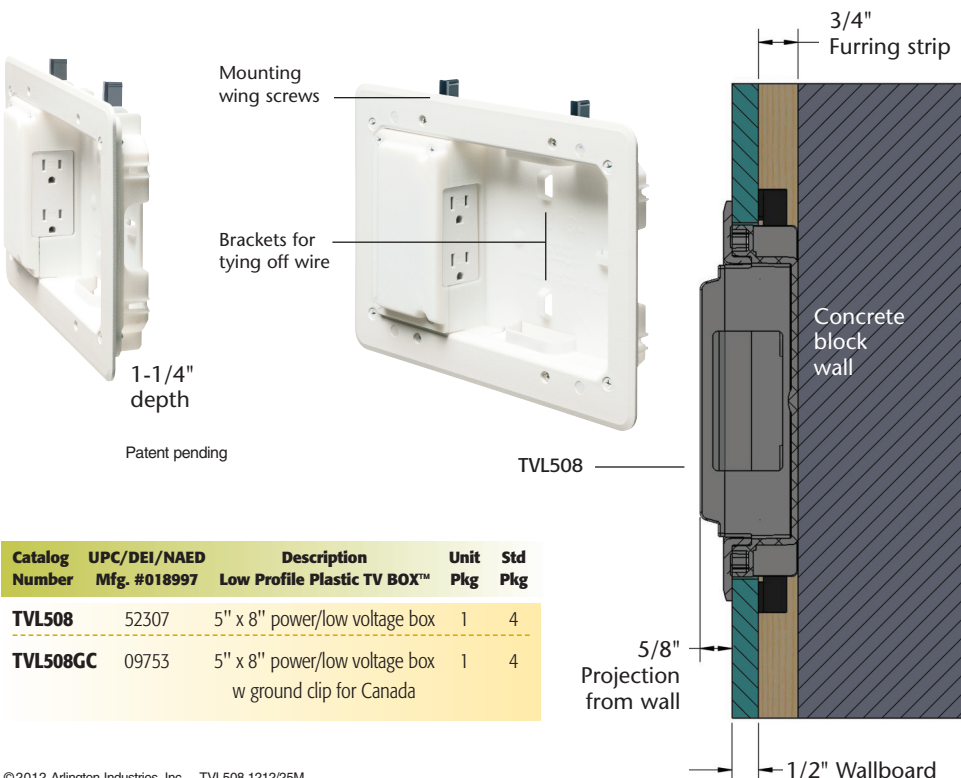

NEW!

Low Profile TV BOX™

For Flush-to-the-Wall TV Installations on Walls More Than 3/4" Deep

Roomy 5" x 8" box accommodates multiple cables

TVL508
5" X 8" TV BOX™

Arlington's low profile 5" x 8" TV BOX™ is ideal for flat screen TV installations on 1/2" or 5/8" drywall with wall cavity depths 3/4" and larger. Applications in new work or retrofit include:

- Furring strips on concrete block walls
- 2x2, 2x3 and 2x4 or larger studs

The low profile TVL508 box is also helpful when plumbing or other obstructions run within the wall cavity.

Scan for Details

TVL508

It has lots of room inside for multiple cables and brackets for tying them off – keeping the installation neat and organized.

- Plugs stay inside box so TV mounts closer to the wall
- Mounting wing screws hold box securely in the wall
- Includes UL Listed decorator style receptacle
- cULus Listed