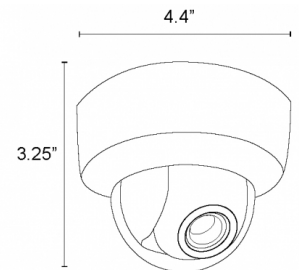

Corridor view is available for users that would like to view a hallway or a single store aisle.

Mounting Options

*Mounting hardware sold separately

Image System	
Image Sensor	Progressive Scan CMOS 1/2.8
Signal System	NTSC / PAL
Optical System	
Iris Control	Auto Iris
Focal Length	2.8 mm
F-stop Range (F-number)	1.8
Horizontal FOV (Field of View)	100° (H) ~ 74° (V)
Day/Night	Mechanical ICR
Electric	
Digital Noise Reduction	3D
Wide Dynamic Range (WDR)	Digital WDR
Minimum Illumination	0.3 lux (Color mode), AGC=36dB, 50 IRE 0.1 lux (BW mode), AGC=36dB, 50 IRE 0 Lux w/ IR ON
Electric Shutter	NTSC: 1/30~1/10000 sec PAL: 1/25~1/10000 sec
Back Light Compensation (BLC)	Off / On (6 Area Selectable)
On-board (Edge) Storage	1 x microSD/SDHC/SDXC slot up to 64GB. Card sold separately
Alarm In/Out	N/A
Network Specifications	
Video Streaming and Compression Method	Triple Streaming H.264 / MJPEG
Maximum Framerate vs Resolution	3MP (2048x1536) @ 30fps/25fps
Network Protocols	IPv4, TCP/IP, UDP/IP, FTP, ICMP, ARP, DHCP, HTTP, SMTP, IGMP, RTSP, RTP, RTCP, SNMP
Security Access	Multiple privilege control with password protection
Users	1 Administrator, 5 Viewers/Operators
Other Features	
Other	Privacy Mask, Mirror Flip, Corridor View, Edge Defocus Detection, Edge Network Loss Detection, Smart IR

Mechanism	
Angle Adjustment	Pan: 360°, Tilt: 20° - 90°, Rotation: ±175°
Dimensions (Ø x H)	Ø112 mm x 82 mm (Ø4.4 in x 3¼ in)
Weight	approx. 460 g (1.01lb)
Connectors	Network: RJ45
IR Distance	25 m (82 ft)
Power Supply	
Power Requirement	IEEE 802.3af, Class 3
Power Consumption (max.)	PoE 8.5 W (max)
Environment	
Operating Temperature	-20°C - 50°C (-4°F - 122°F)
Operating Humidity	90%, non-condensing
Power-On Temperature	-20°C
Regulations, Ratings	
Regulations, Ratings	FCC Class B, CE, RoHS, UL, IP67, IK10, ONVIF
Warranty	
Warranty	5 years parts and labor