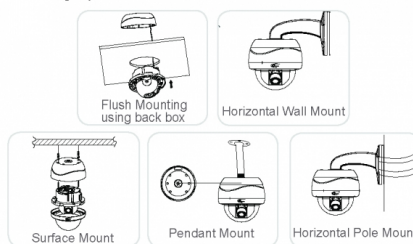

Corridor view is available for users that would like to view a hallway or a single store aisle.

Mounting Options

*Mounting hardware sold separately

Image System	
Image Sensor	Progressive Scan CMOS 1/2.8
Signal System	NTSC / PAL
Optical System	
Iris Control	Auto Iris
Focal Length	2.8 mm
F-stop Range (F-number)	1.8
Horizontal FOV (Field of View)	100° (H) ~ 74° (V)
Day/Night	Mechanical ICR
Electric	
Digital Noise Reduction	3D
Wide Dynamic Range (WDR)	Digital WDR
Minimum Illumination	0.3 lux (Color mode), AGC=36dB, 50 IRE 0.1 lux (BW mode), AGC=36dB, 50 IRE 0 Lux w/ IR ON
Electric Shutter	NTSC: 1/30~1/10000 sec PAL: 1/25~1/10000 sec
Back Light Compensation (BLC)	Off / On (6 Area Selectable)
On-board (Edge) Storage	1 x microSD/SDHC/SDXC slot up to 64GB. Card sold separately
Alarm In/Out	N/A
Network Specifications	
Video Streaming and Compression Method	Triple Streaming H.264 / MJPEG
Maximum Framerate vs Resolution	3MP (2048x1536) @ 30fps/25fps
Network Protocols	IPv4, TCP/IP, UDP/IP, FTP, ICMP, ARP, DHCP, HTTP, SMTP, IGMP, RTSP, RTP, RTCP, SNMP
Security Access	Multiple privilege control with password protection
Users	1 Administrator, 5 Viewers/Operators
Other Features	
Other	Privacy Mask, Mirror Flip, Corridor View, Edge Defocus Detection, Edge Network Loss Detection, Smart IR

Mechanism	
Angle Adjustment	Pan: 360°, Tilt: 20° - 90°, Rotation: ±175°
Dimensions (Ø x H)	Ø112 mm x 82 mm (Ø4.4 in x 3¼ in)
Weight	approx. 460 g (1.01lb)
Connectors	Network: RJ45
IR Distance	25 m (82 ft)
Power Supply	
Power Requirement	IEEE 802.3af, Class 3
Power Consumption (max.)	PoE 8.5 W (max)
Environment	
Operating Temperature	-20°C - 50°C (-4°F - 122°F)
Operating Humidity	90%, non-condensing
Power-On Temperature	-20°C
Regulations, Ratings	
Regulations, Ratings	FCC Class B, CE, RoHS, UL, IP67, IK10, ONVIF
Warranty	
Warranty	5 years parts and labor