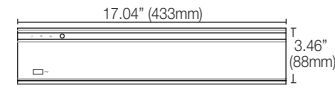

DW-VAONE 32

Universal HD over Coax

Dimensions

unit: Inches (mm)

Summary

The VMAX A1™ Digital Video Recorder supports all HD Analog formats and all analog to 960H via coaxial cables, offering a seamless upgrade to HD resolution. Up the Coax (UTC) remote configuration is available with all compatible cameras. The VMAX A1™ is available with up to 32TB of storage.