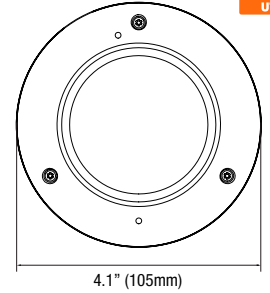

Dimensions

unit: Inch (mm)

Summary

Featuring Star-Light Plus™ color in near-total darkness, 5MP Universal HD over Coax® cameras deliver crystal-clear images and support HD-Analog, HD-TVI and HD-CVI. The ultra low-profile weather resistant vandal dome cameras are IP66 rated and can be controlled via the same coax cable using UTC. All DW® Universal HD over Coax® cameras are engineered to work with our VMAX® A1 Plus™ DVRs using your existing coax infrastructure.

Features

- Universal HD over Coax® technology with HD-Analog, HD-TVI, HD-CVI
- Star-Light™ color in near-total darkness technology
- 1/2.8" image sensor
- 5MP at 20fps, 4MP at real-time 30fps
- 2.8mm fixed lens
- True wide dynamic range (WDR)
- OSD control via coaxial (UTC)
- Ultra low-profile vandal dome housing
- Smart DNR™ 3D digital noise reduction
- De-Fog™ extreme weather image compensation
- Easy icon driven OSD menu with built-in joystick
- Programmable privacy zones
- Auto gain control (AGC)
- Backlight compensation (BLC)
- Auto white balance (AWB)
- IP66 environmental-rated dust-tight and water-resistant
- IK 10-rated impact-resistant
- 5 year warranty

Specifications

Designed and engineered in U.S.A and Korea

IMAGE	
Image sensor	5MP 1/2.8" CMOS
Active pixels	2608(H) x 1960(V)
Scanning system	Progressive scan
Frequency	60Hz / 50Hz
Signal technology	Universal HD over Coax® technology with HD-Analog, HD-TVI, HD-CVI to 5MP
Synchronization	Internal
Resolution	2592(H) x 1944(V)
Minimum scene illumination	0.13 lux (color)
Video output	HD-Analog and HD-TVI: 5MP/1944p @ 20fps and 12.5fps HD-Analog, HD-TVI and HD-CVI: 4MP/1440p @ 30fps
2nd video output	CVBS output for video testing
LENS	
Focal length	2.8mm
Lens type	Fixed lens
Field of view (FoV)	103°
OPERATIONAL	
Shutter mode	Auto
Shutter speed	1/30-1/30,000
Backlight (BLC)	Yes
Star-Light (sense-up)	Off - x32
Wide Dynamic Range (WDR)	Double shutter WDR
Wide dynamic range (WDR) dB	120dB
Smart DNR™	
3D digital noise reduction	3D/2D DNR
White balance	Yes
Day / night	Auto, day (color), night (B/W)
Mirror / flip	Yes
Auto gain control	Max 72dB
Motion detection	Yes
Privacy zones	Yes
Sharpness	Yes
Gamma	0.45
De-fog	Yes
RS485 / UTP built-in	UTC
ENVIRONMENTAL	
Operating temperature	-4°F - 122°F (-20°C - 50°C)
Operating humidity	10-90% RH (non-condensing)
IP rating	IP66 environmental-rated dust-tight and water-resistant
IK rating	IK 10-rated impact-resistant
Other certifications	FCC, CE, ROHS
ELECTRICAL	
Power requirements	DC12V
Power consumption	DC12V: 2W (176mA)
MECHANICAL	
Material	Aluminum bullet housing
Dimensions	4.13" x 2.38" (105 x 60.7 mm)
Weight	0.88lbs (0.4kg)

Accessories (Optional)