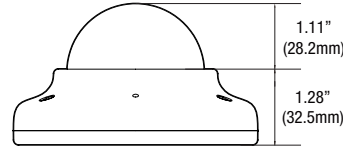

Dimensions

unit: Inch (mm)

Summary

Featuring Star-Light Plus™ color in near-total darkness, 5MP Universal HD over Coax® cameras deliver crystal-clear images and support HD-Analog, HD-TVI and HD-CVI. The ultra low-profile weather resistant vandal dome cameras are IP66 rated and can be controlled via the same coax cable using UTC. All DW® Universal HD over Coax® cameras are engineered to work with our VMAX® A1 Plus™ DVRs using your existing coax infrastructure.

Features

- Universal HD over Coax® technology with HD-Analog, HD-TVI, HD-CVI
- Star-Light™ color in near-total darkness technology
- 1/2.8" image sensor
- 5MP at 20fps, 4MP at real-time 30fps
- 2.8mm fixed lens
- True wide dynamic range (WDR)
- OSD control via coaxial (UTC)
- Ultra low-profile vandal dome housing
- Smart DNR™ 3D digital noise reduction
- De-Fog™ extreme weather image compensation
- Easy icon driven OSD menu with built-in joystick
- Programmable privacy zones
- Auto gain control (AGC)
- Backlight compensation (BLC)
- Auto white balance (AWB)
- IP66 environmental-rated dust-tight and water-resistant
- IK 10-rated impact-resistant
- 5 year warranty

Specifications

Designed and engineered in U.S.A and Korea

IMAGE	
Image sensor	5MP 1/2.8" CMOS
Active pixels	2608(H) x 1960(V)
Scanning system	Progressive scan
Frequency	60Hz / 50Hz
Signal technology	Universal HD over Coax® technology with HD-Analog, HD-TVI, HD-CVI to 5MP
Synchronization	Internal
Resolution	2592(H) x 1944(V)
Minimum scene illumination	0.13 lux (color)
Video output	HD-Analog and HD-TVI: 5MP/1944p @ 20fps and 12.5fps HD-Analog, HD-TVI and HD-CVI: 4MP/1440p @ 30fps
2nd video output	CVBS output for video testing
LENS	
Focal length	2.8mm
Lens type	Fixed lens
Field of view (FoV)	103°
OPERATIONAL	
Shutter mode	Auto
Shutter speed	1/30-1/30,000
Backlight (BLC)	Yes
Star-Light (sense-up)	Off - x32
Wide Dynamic Range (WDR)	Double shutter WDR
Wide dynamic range (WDR) dB	120dB
Smart DNR™	
3D digital noise reduction	3D/2D DNR
White balance	Yes
Day / night	Auto, day (color), night (B/W)
Mirror / flip	Yes
Auto gain control	Max 72dB
Motion detection	Yes
Privacy zones	Yes
Sharpness	Yes
Gamma	0.45
De-fog	Yes
RS485 / UTP built-in	UTC
ENVIRONMENTAL	
Operating temperature	-4°F - 122°F (-20°C - 50°C)
Operating humidity	10-90% RH (non-condensing)
IP rating	IP66 environmental-rated dust-tight and water-resistant
IK rating	IK 10-rated impact-resistant
Other certifications	FCC, CE, ROHS
ELECTRICAL	
Power requirements	DC12V
Power consumption	DC12V: 2W (176mA)
MECHANICAL	
Material	Aluminum bullet housing
Dimensions	4.13" x 2.38" (105 x 60.7 mm)
Weight	0.88lbs (0.4kg)

Accessories (Optional)