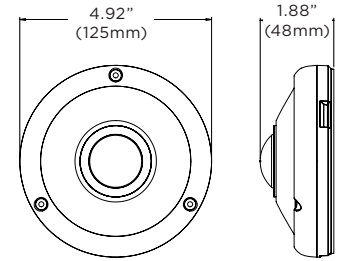

Accessories (Optional)

-  DWC-VFZWM
Wall mount bracket
-  DWC-VFZJUNC
Junction box
-  DWC-VFZCM
Ceiling mount bracket

Dimensions

unit: inch (mm)

Specifications

Designed and engineered in U.S.A and Korea

IMAGE	
Image sensor	5MP 1/1.8" CMOS sensor
Total pixels	3096 (H) X 2080 (V)
Minimum scene illumination	0.39 lux (color) 0 lux (B/W)
Video output	Local video output CVBS 1.0V p-p (75Ω), 4:3 aspect ratio
Resolution	5MP (2592x1944)
LENS	
Focal length	1.55mm, F2.5
Lens type	Fisheye lens
Field of view (FoV)	360°
IR distance	55ft range
OPERATIONAL	
Shutter mode	Auto, manual, anti-flicker, slow shutter
Shutter speed	1/30 - 1/32000
Slow shutter	1-1/5, 1/7.5, 1/10
Auto gain control	Auto
Day and night	Auto, day (Color), night (B/W)
Smart DNR™ 3D digital noise reduction	0-11
Privacy zone	4 Programmable privacy masks
Alarm notifications	Notifications via e-mail, FTP server or SD card recording
NETWORK	
LAN	10/100 Based-T, RJ-45 connector
Video compression type	H.264, MJPEG
Resolution	2592 X 1944 @ 30fps, 640X480 @ 30fps, 320X240 @ 30fps
Frame rate	Up to 30fps at all resolutions
Video bitrate	100Kbps - 10Mbps, multi-rate for preview and recording
Bitrate control	Multi streaming CBR/VBR at H.264 (Controllable frame rate and bandwidth)
Streaming capability	Dual-stream at different rates and resolutions
IP	IPv4
Protocol	Zero config (Auto IP), ONVIF, TCP/IP, UDP, RTP (UDP/TCP), RTSP, NTP, HTTP, HTTPS, SSL, DNS, DDNS, DHCP, FTP, SMTP, ICMP, SNMPv1/v2c/v3 (MIB-2)
Security	HTTPS (TLS), IP filtering, 802.1x, digest authentication (ID/PW)
Maximum user access	5 users
Onvif conformance	Yes
Web viewer	OS: Windows®, Mac® OS, Linux® Browser: Internet Explorer®, Google Chrome®, Mozilla Firefox®, Safari®
Video management software	DW Spectrum® IPVMS
Number of DW Spectrum® IPVMS licenses included	1 DW Spectrum® license
Local server recording	DWC-PVF5M1TIRC2: 256GB local memory for recording DWC-PVF5M1TIRC1: 128GB local memory for recording DWC-PVF5M1TIRC6: 64GB local memory for recording
Max. Number of CaaS™ cameras in the same network/system	Up to 30 MEGApix® CaaS™ cameras in the same network/system
ENVIRONMENTAL	
Operating temperature	-4°F - 122°F (-20°C - 50°C)
Operating humidity	Less than 90% (Non-condensing)
IP rating	IP66-rated
Other certifications	FCC, CE, ROHS, UL listed
Electrical	
Power requirement	DC12V, PoE (IEEE 802.3af Class 3). Adaptor not included.
Power consumption	LED on: 6.5W LED off: 3.6W
MECHANICAL	
Material	Aluminum vandal fisheye housing, polycarbonate dome
Dimensions	4.9" x 1.88" (125 x 48mm)
Weight	1.1 lbs (0.5kg)
Warranty	5 year warranty