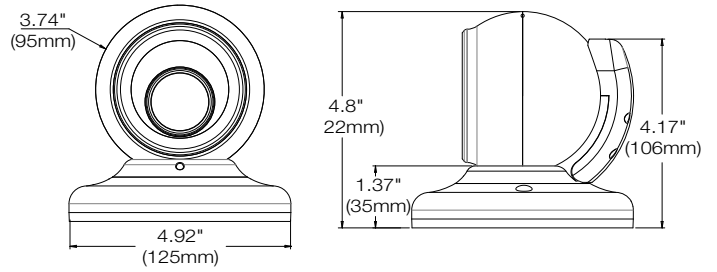

Specifications

Summary

This MEGAPIX® IP camera provides 2.1MP/1080p resolution at real-time 30fps. It includes a 2.7-13.5mm vari-focal auto-focus lens with motorized zoom and 5x optical zoom, simultaneous H.265/H.264/MJPEG codec support and Star-Light Plus™ color in near-total darkness technology for quality video in any lighting condition. The weather-resistant vandal ball cameras are IP67 rated, eliminate IR reflections and offer easy angle adjustment for optimal image quality.

Features

- 2.1MP/1080p 1/2.8" image sensor at real-time 30fps
- Star-Light Plus™ color in near-total darkness technology
- 2.7-13.5mm vari-focal p-iris lens with motorized zoom and auto-focus
- True Wide Dynamic Range (WDR)
- Triple codecs (H.265, H.264, MJPEG) with simultaneous streaming
- 100' Smart IR™ with intelligent camera sync
- Vandal ball housing reduces IR reflection
- Smart DNR™ 3D digital noise reduction
- True day/night mechanical IR cut filter
- Programmable privacy zones
- Auto gain control (AGC)
- Auto white balance (AWB)
- Motion detection
- Web server built-in
- PoE class 3 and DC12V
- Waterproof cabling
- ONVIF conformant, profile S
- IP67 dust-tight and water-proof to 3 feet
- IK 10-rated impact-resistant
- 5 year warranty