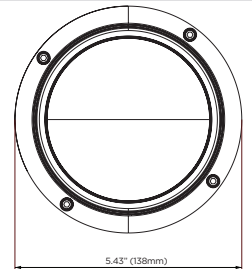

Dimensions

unit: Inch (mm)

Specifications

IMAGE	
Image sensor	4MP 1/3" CMOS
Total pixels	2592 (H) X 1520 (V)
Minimum scene illumination	0.0038 lux (color) 0.0 lux (B/W)
S/N ratio	50dB
LENS	
Focal length	2.8-12mm, F1.4
Lens type	Vari-focal lens with motorized-zoom and auto-focus
Field of view (FoV)	94.2°-29.8°
IR distance	164ft range
I/O	
Audio in / out	1 audio input, 1 microphone built-in/1 output
Audio compression	G.711A / U
Alarm in / out	1/1
OPERATIONAL	
Shutter mode	Auto, manual
Shutter speed	1/30s - 1/100000s
Auto gain control	Auto
Day / night	Auto, day (color), night (B/W), schedule
Smart DNR™ 3D digital noise reduction	3D DNR
Wide dynamic range (WDR)	True WDR, 120dB
Privacy zone	4 programmable privacy masks
Camera analytics	Line crossing, perimeter intrusion, video tampering detection (scene change, video blur, abnormal color detection), object classification (differentiate humans from objects)
Alarm notifications	Notifications via e-mail or FTP server
Memory slot	Micro SD / SDHC / SDXC (card not included)
NETWORK	
LAN	802.3 compliance 10/100 LAN
Video compression type	H.265, H.264, MJPEG
Resolution	4MP (2592x1520) at 30fps
Frame rate	Up to 30fps at all resolutions
Video bitrate	64 Kbps - 8 Mbps
Bitrate control	Multi-streaming CBR/VBR at H.265/H.264 (controllable frame rate and bandwidth)
Streaming capability	Dual-stream at different rates and resolutions
IP	IPv4, IPv6
Protocol	UDP, IPv4, IPv6, DHCP, NTP, RTSP, PPPoE, DDNS, SMTP, FTP, SNMP, HTTP, 802.1x, UPnP, HTPPs, QoS
Security	IP filtering, MAC filtering, authentication (ID/PW), SSL/TSL
ONVIF conformance	Yes
Web viewer	OS: Windows® Browser: Internet Explorer
Video management software	DW Spectrum® IPVMS
ENVIRONMENTAL	
Operating temperature	-22°F - 140°F (-30°C - 60°C)
Operating humidity	10-95% RH (non-condensing)
IP rating	IP67-rated
IK rating	IK10 impact-resistant
Other certifications	CE, FCC, RoHS
ELECTRICAL	
Power requirement	DC 12V, PoE IEEE 802.3af Class 3. (Adapter not included)
Power consumption	<8W
MECHANICAL	
Material	Metal vandal housing, polycarbonate dome
Dimensions	5.43" x 3.93" (138 x 100 mm)
Weight	1.96 lb (0.89 kg)
Warranty	5 year warranty