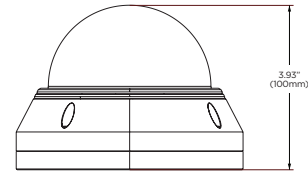

Dimensions

unit: Inch (mm)

Specifications

IMAGE	
Image sensor	4MP 1/3" CMOS
Total pixels	2592 (H) X 1520 (V)
Minimum scene illumination	0.0038 lux (color) 0.0 lux (B/W)
S/N ratio	50dB
LENS	
Focal length	2.8-12mm, F1.4
Lens type	Vari-focal lens with motorized-zoom and auto-focus
Field of view (FoV)	94.2°-29.8°
IR distance	164ft range
I/O	
Audio in / out	1 audio input, 1 microphone built-in/1 output
Audio compression	G.711A / U
Alarm in / out	1/1
OPERATIONAL	
Shutter mode	Auto, manual
Shutter speed	1/30s - 1/100000s
Auto gain control	Auto
Day / night	Auto, day (color), night (B/W), schedule
Smart DNR™ 3D digital noise reduction	3D DNR
Wide dynamic range (WDR)	True WDR, 120dB
Privacy zone	4 programmable privacy masks
Camera analytics	Line crossing, perimeter intrusion, video tampering detection (scene change, video blur, abnormal color detection), object classification (differentiate humans from objects)
Alarm notifications	Notifications via e-mail or FTP server
Memory slot	Micro SD / SDHC / SDXC (card not included)
NETWORK	
LAN	802.3 compliance 10/100 LAN
Video compression type	H.265, H.264, MJPEG
Resolution	4MP (2592x1520) at 30fps
Frame rate	Up to 30fps at all resolutions
Video bitrate	64 Kbps - 8 Mbps
Bitrate control	Multi-streaming CBR/VBR at H.265/H.264 (controllable frame rate and bandwidth)
Streaming capability	Dual-stream at different rates and resolutions
IP	IPv4, IPv6
Protocol	UDP, IPv4, IPv6, DHCP, NTP, RTSP, PPPoE, DDNS, SMTP, FTP, SNMP, HTTP, 802.1x, UPnP, HTPPs, QoS
Security	IP filtering, MAC filtering, authentication (ID/PW), SSL/TSL
ONVIF conformance	Yes
Web viewer	OS: Windows® Browser: Internet Explorer
Video management software	DW Spectrum® IPVMS
ENVIRONMENTAL	
Operating temperature	-22°F - 140°F (-30°C - 60°C)
Operating humidity	10-95% RH (non-condensing)
IP rating	IP67-rated
IK rating	IK10 impact-resistant
Other certifications	CE, FCC, RoHS
ELECTRICAL	
Power requirement	DC 12V, PoE IEEE 802.3af Class 3. (Adapter not included)
Power consumption	<8W
MECHANICAL	
Material	Metal vandal housing, polycarbonate dome
Dimensions	5.43" x 3.93" (138 x 100 mm)
Weight	1.96 lb (0.89 kg)
Warranty	5 year warranty