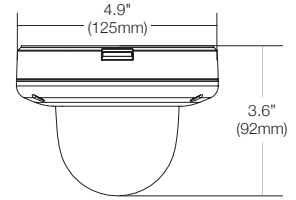

Dimensions

unit: Inch (mm)