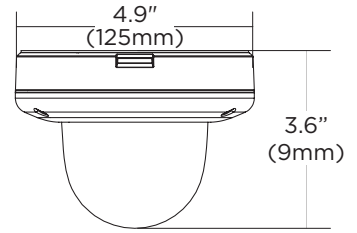

Dimensions

unit: inch (mm)

Specifications

Designed and engineered in U.S.A and Korea

IMAGE	
Image sensor	4MP 1/3" CMOS
Total pixels	2688 (H) x 1520 (V)
Minimum scene illumination	0.2 lux (color) 0.0 lux (B/W)
Video output	Local video output CVBS 1.0V p-p (75Ω) 4:3 aspect ratio
Resolution	4MP (2560 x 1440)
LENS	
Focal length	2.8-12mm, F1.4
Lens type	Motorized zoom auto-focus p-iris lens
Field of view (FoV)	87° - 32°
IR distance	100ft range IR
Optical zoom	x4.2 optical zoom
OPERATIONAL	
Shutter mode	Auto, manual, anti-flicker, slow shutter
Shutter speed	1/30-1/32000
Slow shutter	1-1/5, 1/7.5, 1/10
Auto gain control	Auto
Day and night	Auto, day (Color), night (B/W)
Smart DNR™ 3D digital noise reduction	0-11
Wide dynamic range (WDR)	True WDR (WDR) Off, WDR2x, WDR3x
Wide dynamic range (WDR) dB	120dB
Privacy zone	16 programmable privacy masks
Alarm notifications	Notifications via e-mail, FTP server or SD card recording
NETWORK	
LAN	802.3 compliance 10/100 LAN
Video compression type	H.264, MJPEG
Resolution	H.264: 1440p/1080p/720p/VGA/D1/CIF MJPEG: 1280x720/800x600/VGA/768x432/D1/CIF
Frame rate	Up to 30fps at all resolutions
Video bitrate	100Kbps - 10Mbps, multi-rate for preview and recording
Bitrate control	Multi streaming CBR/VBR at H.264 (Controllable frame rate and bandwidth)
Streaming capability	Dual-stream at different rates and resolutions
Ip	IPv4
Protocol	Zero config (Auto IP), ONVIF, TCP/IP, UDP, RTP (UDP/TCP), RTSP, NTP, HTTP, HTTPS, SSL, DNS, DDNS, DHCP, FTP, SMTP, ICMP, SNMPv1/v2c/v3 (MIB-2)
Security	HTTPS (TLS), IP filtering, 802.1x, digest authentication (ID/PW)
Maximum user access	5 users
ONVIF conformance	Yes
Web viewer	OS: Windows®, Mac® OS, Linux® Browser: Internet Explorer®, Google Chrome®, Mozilla Firefox®, Safari®
Video management software	DW Spectrum® IPVMS
Number of DW Spectrum® IPVMS licenses included	1 DW Spectrum® license
Local server recording	DWC-MV84WiAC2: 256GB local memory for recording DWC-MV84WiAC1: 128GB local memory for recording DWC-MV84WiAC6: 64GB local memory for recording
Max. number of CaaS™ cameras in the same network/system	Up to 30 MEGApix® CaaS™ cameras in the same network/system
ENVIRONMENTAL	
Operating temperature	-4°F - 122°F (-20°C - 50°C)
Operating humidity	10-90% RH (non-condensing)
IP rating	IP66-rated
IK rating	IK10-rated impact-resistant
Other certifications	CE, FCC, RoHS, UL listed
ELECTRICAL	
Power requirement	DC12V, PoE (IEEE 802.3af Class 3). Adaptor not included.
Power consumption	DC12V: Max 7.1W PoE: Max 9.2W
MECHANICAL	
Material	aluminum vandal housing, polycarbonate dome
Dimensions	4.9" x 3.6" (125 x 92 mm)
Weight	1.87 lb (0.85kg)
Warranty	5 year warranty

Summary

MEGApix® CaaS™ all-in-one series of IP cameras combine the cameras with the ease and power of DW Spectrum® IPVMS and on-board storage. DW Spectrum® IPVMS server is pre-installed and licensed. No additional server hardware is required.