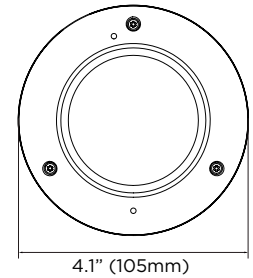

Accessories (Optional)

DWC-V7WM
Wall mount
bracket

DWC-V7JUNC
Junction box

DWC-V7DECO
5x decorative
rings

DWC-V7CM
Ceiling mount
bracket

Dimensions

Unit: inch (mm)

Specifications