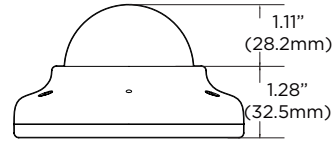

Accessories (Optional)

DWC-V7WM
Wall mount
bracket

DWC-V7JUNC
Junction box

DWC-V7DECO
5x decorative
rings

DWC-V7CM
Ceiling mount
bracket

Dimensions

Unit: inch (mm)

Specifications