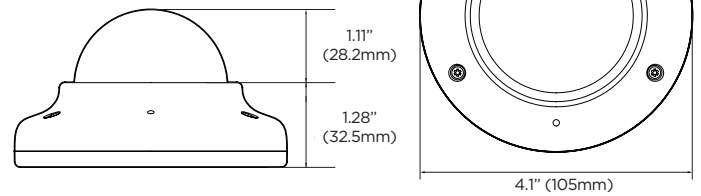

Dimensions

Unit: Inch (mm)

Summary

This MEGApiX® IVA+™ IP camera is your gateway to powerful video analytics features. It is NDAA compliant and provides 2.1MP/1080p resolution at real-time 30fps and the convenience of audio input through built-in microphone. The MEGApiX IVA+ cameras have a powerful engine to detect and classify people, vehicles and objects in real-time with support for logical rules. This camera includes 2.8 and 4.0mm fixed lens options, simultaneous H.265/H.264/MJPEG codec support and Star-Light Plus™ color in near-total darkness technology for quality video in any lighting condition, all in an IP67-rated, IK-10 impact resistant ultra low-profile vandal dome housing. All MEGApiX® cameras are ONVIF conformant, assuring their successful integration with any open platform solution on the market.

Features

- 2.1MP/1080p 1/2.8" image sensor at real-time 30fps
- Star-Light Plus™ color in near-total darkness technology
- Intelligent Video Analytics (IVA) with extended features (IVA+)
- Seamless integration and control of IVA rules with DW Spectrum® IPVMS
- Reduce false alarms
- Increase your recording storage with logic rules and smart recording
- 2.8mm fixed lens (DWC-MPV72Wi28ATW)
- 4.0mm fixed lens (DWC-MPV72Wi4ATW)
- True Wide Dynamic Range (WDR)
- Triple codecs (H.265, H.264, MJPEG) with simultaneous streaming
- 80' Smart IR™ with intelligent camera sync
- Ultra low-profile vandal dome camera
- Smart DNR™ 3D digital noise reduction
- True day/night mechanical IR cut filter
- Programmable privacy zones
- Auto gain control (AGC)
- Auto white balance (AWB)
- Motion detection
- Audio input through built-in microphone
- Micro SD/SDHC/SDXC class 10 card slot (card not included)
- PoE class 2 and DC12V
- UL listed
- NDAA compliant
- IP67 dust-tight and waterproof to 3 feet
- IK 10-rated impact-resistant
- 5 year warranty