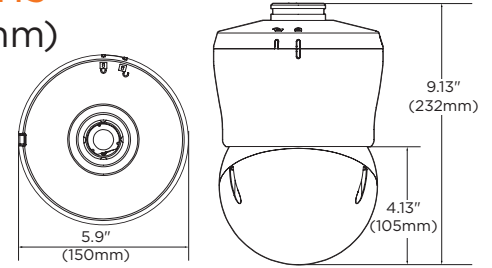

Dimensions

Unit: Inch (mm)

Summary

This MEGAPIX® 30x PTZ camera is NDA-compliant and delivers crystal-clear 2.1MP/1080p resolution at real-time 30fps. The camera features 30x optical zoom, Star-Light Plus™ color in near-total darkness technology, true WDR and Smart IR™ for quality video in any lighting condition, simultaneous H.265/H.264/MJPEG codec support. The IP66- and IK10-rated vandal PTZ housing requires a wall mount, ceiling mount or flush mount, sold separately, to complete the camera's installation.