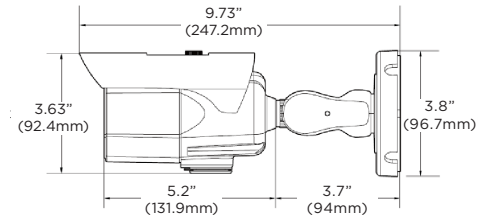

Accessories (optional)

DWC-BLJUNC
Junction box

DWC-PMB-BU
Pole mount bracket

Dimensions

Unit: Inch (mm)

Specifications

IMAGE	
Image sensor	5MP 1/2.8" CMOS
Total pixels	2592 (H) X 1944 (V)
Minimum scene illumination	0.08 lux (color) 0.0 lux (B/W)
Video output	Local video output CVBS 1.0V p-p (75Ω), 4:3 aspect ratio
LENS	
Focal length	6-50mm, F1.6
Lens type	Vari-focal p-iris lens with motorized zoom and auto-focus
HFOV / VFOV	40.8° - 6.9° / 30.2° - 5.2°
IR distance	140ft range
Optical zoom / digital zoom	x8 optical zoom
I/O	
Audio in/out	1/1
Audio compression	G.711
Alarm in/out	1/1
OPERATIONAL	
Intelligent Video Analytics	IVA license: intrusion, line crossing, counting line, loitering, enter, exit, tamper IVA+ license: object removed, tailgating, direction, stopped, appear, disappear, object left
Shutter mode	Auto, manual, anti-flicker, slow shutter
Shutter speed	1/15 - 1/32000
Slow shutter	1/2, 1/3, 1/5, 1/6, 1/7.5, 1/10
Auto gain control	Auto
Day and night	Auto, day (color), night (B/W)
Smart DNR™ 3D digital noise reduction	3D-DNR
Wide Dynamic Range (WDR)	True WDR, 120dB
Privacy zone	16 programmable privacy masks
Backlight Compensation (BLC)	Yes
Mirror and flip	Yes
Alarm notifications	Notifications via e-mail notifications, FTP, alarm output and SD card recording
Memory slot	Micro SD / SDHC / SDXC (card not included)
NETWORK	
LAN	10/100 Base-T
Video compression type	H.265, H.264, MJPEG
Resolution	H.265: 2592x1944, 2304x1296, 2.1MP/1080p, 720p, VGA, D1, CIF H.264: 2592x1944, 2304x1296, 2.1MP/1080p, 720p, VGA, D1, CIF MJPEG: 2.1MP/1080p, 720p, 800x600, VGA, 768x432, D1, CIF
Frame rate	Up to 30fps at all resolutions
Video bitrate	H.264 / H.265: 32Kbps - 14Mbps MJPEG: 1Mbps - 40Mbps
Bitrate control	H.265 dual-stream or simultaneous H.265 / H.264 / MJPEG
Streaming capability	Dual-stream at different rates and resolutions
IP	IPv4, IPv6
Protocol	TCP/IP, UDP, AutoIP, RTP (UDP/TCP), RTSP, NTP, HTTP, HTTPS, SSL, DNS, DDNS, DHCP, FTP, SMTP, ICMP, SNMPv1/v2/v3 (MIB-2), ONVIF
Security	HTTPS (TLS), IP filtering, 802.1x, digest authentication(ID/PW)
ONVIF conformance	Yes
Web viewer	OS: Windows®, Mac® OS, Linux® Browser: Internet Explorer®, Google Chrome®, Mozilla Firefox®, Safari® NOTE: Chrome browser is recommended for IVA configuration
Video management software	DW Spectrum® IPVMS
ENVIRONMENTAL	
Operating temperature	-40°F - 122°F (-40°C - 50°C)
Operating humidity	10-90% RH (non-condensing)
IP rating	IP66-rated
IK rating	IK09 impact-resistant
Other certifications	UL listed, CE, FCC, RoHS
ELECTRICAL	
Power requirement	DC 12V, PoE (IEEE 802.3af Class3). (Adapter not included)
Power consumption	DC12V: max 9W, PoE: max 10.5W
MECHANICAL	
Material	Aluminum bullet housing
Dimensions	9.73" x 3.8" (247.2 x 96.7mm) *Based on the position of the sun shield cover
Weight	1.98 lbs (0.9kg)
Warranty	5 year warranty