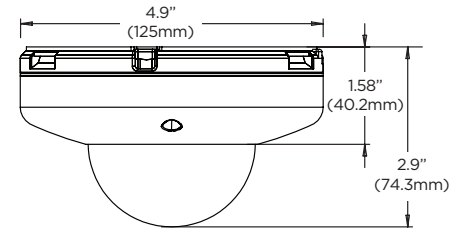

Accessories (optional)

DWC-VFCMW
Wall mount
bracket

DWC-VFWMW
Junction box

DWC-VFJUNCW
Ceiling mount
bracket

Dimensions

Unit: Inch (mm)

Specifications

IMAGE	
Image sensor	2.1MP/1080p 1/2.8" CMOS
Total pixels	1945 (H) X 1109 (V)
Minimum scene illumination	0.25 lux (color) 0.0 lux (B/W)
Video output	Local video output CVBS 1.0V p-p (75Ω), 16:9 aspect ratio
LENS	
Focal length	2.8mm, F2.0 (DWC-MF2Wi28TW) 4.0mm, F2.6 (DWC-MF2Wi4TW)
Lens type	Fixed lens
HFOV / VFOV	111° / 62° (DWC-MF2Wi28TW) 86° / 46° (DWC-MF2Wi4TW)
IR distance	50ft range
I/O	
Audio in/out	1/1
Audio compression	G.711
Alarm in/out	1/1
OPERATIONAL	
Intelligent Video Analytics	IVA license: intrusion, line crossing, counting line, loitering, enter, exit, tamper IVA+ license: object removed, tailgating, direction, stopped, appear, disappear, object left
Shutter mode	Auto, manual, anti-flicker, slow shutter
Shutter speed	1/15 - 1/32000
Slow shutter	1/2, 1/3, 1/5, 1/6, 1/7.5, 1/10
Auto gain control	Auto
Day and night	Auto, day (color), night (B/W)
Smart DNR™ 3D digital noise reduction	3D-DNR
Wide Dynamic Range (WDR)	True WDR, 120dB
Privacy zone	16 programmable privacy masks
Mirror and flip	Yes
Alarm notifications	Notifications via e-mail notifications, FTP, alarm output and SD card recording
Memory slot	Micro SD / SDHC / SDXC (card not included)
NETWORK	
LAN	RJ45 (10/100Base-T)
Video compression type	H.265, H.264, MJPEG
Resolution	H.265: 2.1MP/1080p, 720p, VGA, D1, CIF H.264: 2.1MP/1080p, 720p, VGA, D1, CIF MJPEG: 1280x720, 800x600, VGA, 768x432, D1, CIF
Frame rate	Up to 30fps at all resolutions
Video bitrate	100Kbps - 10Mbps, multi-rate for preview and recording
Bitrate control	Multi streaming CBR/VBR at H.264, H.265 (controllable frame rate and bandwidth)
Streaming capability	Dual-stream at different rates and resolutions
IP	IPv4, IPv6
Protocol	TCP/IP, UDP, AutoIP, RTP (UDP/TCP), RTSP, NTP, HTTP, HTTPS, SSL, DNS, DDNS, DHCP, FTP, SMTP, ICMP, SNMPv1/v2/v3 (MIB-2), ONVIF
Security	HTTPS (TLS), IP filtering, 802.1x, digest authentication (ID/PW)
ONVIF conformance	Yes
Web viewer	OS: Windows®, Mac® OS, Linux® Browser: Internet Explorer®, Google Chrome®, Mozilla Firefox®, Safari® NOTE: Chrome browser is recommended for IVA configuration
Video management software	DW Spectrum® IPVMS
ENVIRONMENTAL	
Operating temperature	-4°F - 122°F (-20°C - 50°C)
Operating humidity	10-90% (non-condensing)
IP rating	IP66-rated
IK rating	IK10 impact-resistant
Other certifications	UL listed, CE, FCC, RoHS
ELECTRICAL	
Power requirement	DC 12V, PoE (IEEE 802.3af Class 2). (Adapter not included)
Power consumption	DC12V: max 4W PoE: max 5.5W
MECHANICAL	
Material	Aluminum vandal housing, polycarbonate dome
Dimensions	4.9" x 2.9" (125 x 74.3 mm)
Weight	0.92 lbs (0.42kg)
Warranty	5 year warranty