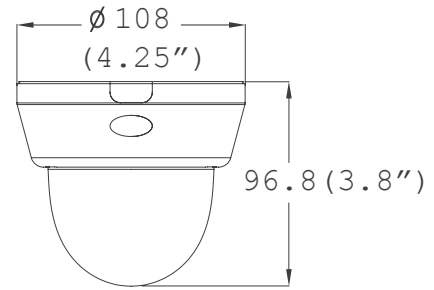

Accessories (Optional)

DWC-D1WM
Wall Mount for D1 & D4 Housing

Dimensions (unit : mm [inch])

Specifications

IMAGE	
Image Sensor	1/2.8" CMOS Sensor
Total Pixels	2016 (H) X 1108 (V)
Minimum Scene Illumination	F1.6 (30IRE): 0.5 Lux [Color]
	F1.6 (30IRE): 0.0 Lux [B&W]
LENS	
Focal Length	2.8-12mm
Lens Type	Auto Focus P-Iris
IR Distance	70ft Range
Digital Zoom / Optical Zoom	8X / 4.5X
OPERATIONAL	
Shutter Mode	Auto, Manual
Digital Slow Shutter	Off, 2X, 3X, 4X
Shutter Speed	1/30, 1/60, 1/120
Auto Gain Control	0~20
Back Light Compensation	Off, On
Day and Night	Auto, Day (Color), Night (B/W)
Mirror & Flip	Off, On
Smart DNR™ 3D Digital Noise Reduction	Off, Low, Middle, High
Privacy Zone	30 Programmable Privacy Masks
Alarm Notifications	Notifications Via E-mail
NETWORK	
LAN	802.3 Compliance 10/100 LAN
Video Compression Type	H.264, MPEG4, MJPEG (Super Fine~Low)
Resolution	1920X1080 (16:9) ~ 320X240 (4:3)
Frame Rate	Up to 30fps at All Resolutions
Streaming Capability	Dual-Stream at Different Rates and Resolutions
IP	IPv4, IPv6
Protocol	TCP/IP, HTTP, DHCP, PPPoE, ICMP, ARP, RARP, RTSP, NTP, UDP, Multicast
Maximum User Access	20 Users
ONVIF Conformance	Yes
Web Viewer	OS: Windows XP / Vista / 7, MAC OS Browser: Internet Explorer, Chrome, Firefox, Safari
Video Management Software	DW Spectrum™ IPVMS
Memory Slot	Micro SDHC Card (4GB-32GB) Recording on Network Loss, Card Not Included*
ENVIRONMENTAL	
Operating Temperature/ Humidity	-10°C ~ 55°C (14°F ~ 131°F)
Operating Humidity	Less than 90% (Non-Condensing)
Storage Temperature	-20°C ~ 70°C (-4°F ~ 158°F)
Other Certifications	CE, FCC, RoHS
ELECTRICAL	
Power Requirement	DC 12V, PoE (IEEE802.3af Class 3)
Power Consumption	7.2W, 600mA / LED ON 8.64W, 720mA
MECHANICAL	
Material	Plastic
Dimensions	108 X 96.8 mm (4.25 X 3.8 in)
Weight	0.529 lbs