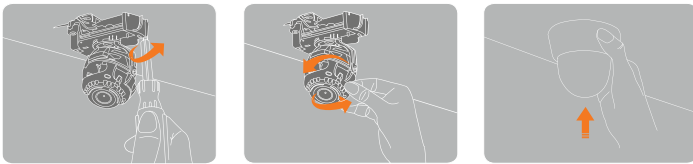

DWC-MD421TIR

Snapit Easy Installation

1 Two Screw Installation **2 Adjustment** **3 Snap It**

Summary

MEGApiX® IP cameras provide real-time 2.1MP (1080p, 30fps) resolution. Advanced technologies include True Day/Night, Smart DNR™ 3D Digital Noise Reduction, Wide Dynamic Range (WDR) and Smart IR™ to deliver the best images in any type of environment. Power over Ethernet (PoE) simplifies installation by connecting both power and network through a single cable. All MEGApiX® cameras are ONVIF conformant, assuring their successful integration with any open platform solution on the market.

Features

- 2.1 Megapixel Image Sensor (1080p, 30fps)
- Wide Dynamic Range (WDR)
- Triple Codecs (H.264, MJPEG, MPEG4) with Simultaneous Dual-Stream
- 2.8~12mm Auto Focus P-Iris Lens
- Snapit™ Easy Installation Housing
- Smart IR™ with Intelligent Camera Sync. 70ft Range
- True Day/Night with Mechanical IR Cut Filter
- Smart DNR™ 3D Digital Noise Reduction
- Manual IR Activation
- Auto Gain Control (AGC)
- Backlight Compensation (BLC)
- Auto White Balance (AWB)
- Programmable Privacy Zones
- Motion Detection
- Micro SD/SDHC Class 10 Card Slot for Emergency Backup [card not included]
- Alarm Sensor Input
- Relay Output
- Web Server Built-in
- PoE and DC12V
- OnVIF Conformant, Profile S