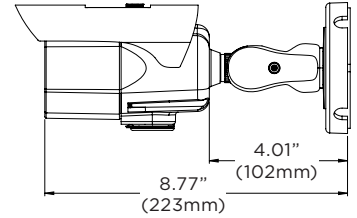

Accessories (Optional)

DWC-BLJUNC
Junction box

DWC-PMB-BU
Pole mount bracket

Dimensions

unit: inch (mm)

* Dimensions based on the position of the sun shield cover

Specifications

Designed and engineered in U.S.A and Korea