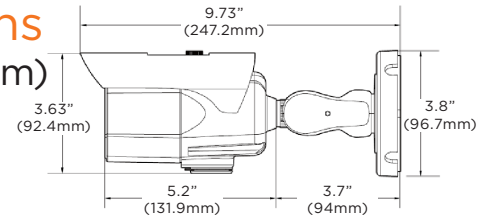

Accessories (optional)

DWC-BLJUNC
Junction Box for
Bullet Cameras

DWC-PMB-BU
Pole Mount Bracket
for DWC-MB421TIR
Bullet Cameras

Dimensions

unit: Inch (mm)

Specifications

IMAGE	
Image sensor	5MP 1/2.8" CMOS
Total pixels	2592(H) X 1944(V)
Minimum scene illumination	0.08 lux (color) 0.0 lux (B&W)
Video output	Local video output CVBS 1.0V p-p (75Ω), 4:3 aspect ratio
LENS	
Focal length	2.7-13.5mm, F1.4
Lens type	Vari-focal p-iris lens with motorized-zoom and auto-focus
Field of view (FoV)	85° - 31°
IR distance	140ft range
Optical zoom / digital zoom	x5 optical zoom
I/O	
Audio in/out	1/1
Audio compression	G.711
Alarm in/out	1/1
OPERATIONAL	
Shutter mode	Auto, manual, anti-flicker, slow shutter
Shutter speed	1/15 - 1/32000
Slow shutter	1/2,1/3,1/5,1/6,1/7.5, 1/10
Auto gain control	Auto
Day and night	Auto, day (color), night (B/W)
Smart DNR™ 3D digital noise reduction	3D-DNR
Wide Dynamic Range (WDR)	True WDR
Wide Dynamic Range (WDR) dB	120dB
Privacy zone	16 programmable privacy masks
Backlight Compensation (BLC)	Yes
Mirror and flip	Yes
Alarm notifications	Notifications via e-mail notifications, FTP, alarm output and SD card recording
Memory Slot	Micro SD / SDHC / SDXC (card not included)
NETWORK	
LAN	10/100Base-T
Video compression type	H.265, H.264, MJPEG
Resolution	H.265: 2592x1944, 2304x1296, 2.1MP/1080p, 720p, VGA, D1, CIF H.264: 2592x1944, 2304x1296, 2.1MP/1080p, 720p, VGA, D1, CIF MJPEG: 2.1MP/1080p, 720p, 800x600, VGA, 768x432, D1, CIF
Frame rate	Up to 30fps at all resolutions
Video bitrate	H.264 / H.265 : 32Kbps - 14Mbps MJPEG : 1Mbps - 40Mbps
Bitrate control	H.265 dual-stream or simultaneous H.265 / H.264 / MJPEG
Streaming capability	Dual-stream at different rates and resolutions
IP	IPv4, IPv6
Protocol	TCP/IP, UDP, AutoIP, RTP(UDP/TCP), RTSP, NTP, HTTP, HTTPS, SSL, DNS, DDNS, DHCP, FTP, SMTP, ICMP, SNMPv1/v2/v3(MIB-2), ONVIF
Security	HTTPS(SSL), IP filtering, 802.1x, digest authentication(ID/PW)
ONVIF conformance	Yes
Web viewer	OS: Windows®, Mac® OS, Linux® Browser: Internet Explorer®, Google Chrome®, Mozilla Firefox®, Safari®
Video management software	DW Spectrum® IPVMS
ENVIRONMENTAL	
Operating temperature	-40°F - 122°F (-40°C - 50°C)
Operating humidity	10-90% RH (non-condensing)
IP rating	IP66 certified
Other certifications	CE, FCC, RoHS
ELECTRICAL	
Power requirement	DC 12V, PoE (IEEE 802.3af Class 3). (Adapter not included)
Power consumption	DC12V: max 9W PoE: max 10.5W
MECHANICAL	
Material	Aluminum bullet housing
Dimensions	9.73" x 3.8" (247.2 x 96.7mm) *Dimensions based on the position of the sun shield cover
Weight	1.98 lbs (0.9kg)
Warranty	5 year warranty