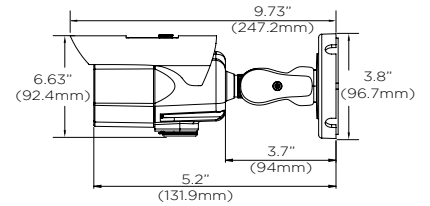

Accessories (Optional)

DWC-BLJUNC
Junction box

DWC-PMB-BU
Pole mount bracket

Dimensions

unit: inch (mm)

* Dimensions based on the position of the sun shield cover

Specifications

Designed and engineered in U.S.A and Korea