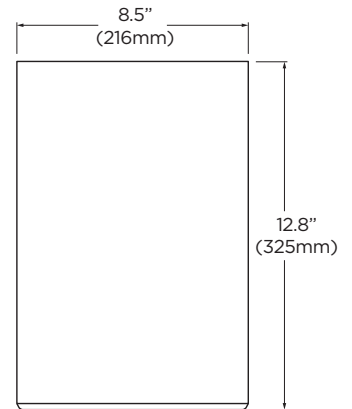

## Available models

- DW-BJCUBE4T-DL - 4TB storage
- DW-BJCUBE16T-DL - 16TB storage
- DW-BJCUBE8T-DL - 8TB storage
- DW-BJCUBE20T-DL - 20TB storage
- DW-BJCUBE12T-DL - 12TB storage

## Dimensions

Unit: Inch (mm)