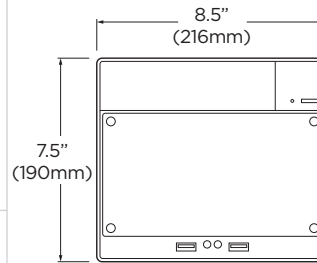

## Features

- Supports all ONVIF conformant IP cameras
- Storage options 4-20TB internal storage
- Record and manage single- and multi-sensor IP cameras of any resolution up to 96 2.1MP cameras at 30fps and a maximum of 480Mbps throughput
- Support for up to three (3) (MEGApix<sup>®</sup> PANO<sup>™</sup> 48 megapixel multi-sensor camera (DWC-PZV2M72T)
- 4 mini display port output (true HD output adapter included)
- Dual network ports
- Windows<sup>®</sup> 10 Pro OS
- Hosting DW Spectrum<sup>®</sup> for setup, configuration, monitoring and recording
- One-time recording license charge, fully transferable between cameras and encoders
- One (1) DW Spectrum<sup>®</sup> IPVMS 4-channel licenses included (DW-SPECTRUMLS004)
- No annual maintenance fees
- Simple enterprise scalability
- Auto device discovery
- Dual stream recording
- USB mouse and keyboard included
- 5 years limited warranty

## Available models

- DW-BJCUBE4T-DL - 4TB storage
- DW-BJCUBE16T-DL - 16TB storage
- DW-BJCUBE8T-DL - 8TB storage
- DW-BJCUBE20T-DL - 20TB storage
- DW-BJCUBE12T-DL - 12TB storage

## Dimensions

Unit: Inch (mm)