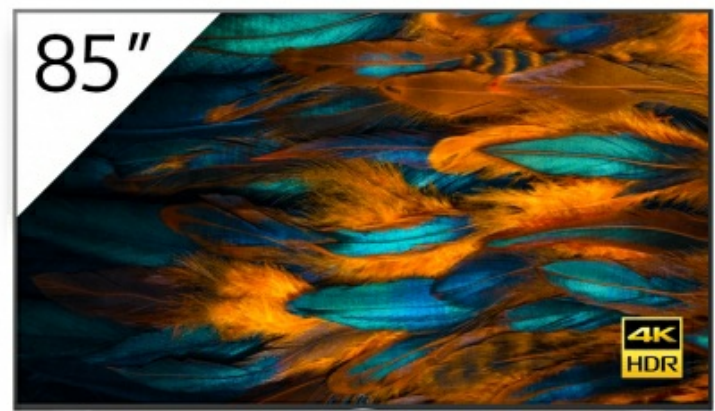

# FW-85BZ40H

85-inch BRAVIA 4K Ultra HD HDR  
Professional Display