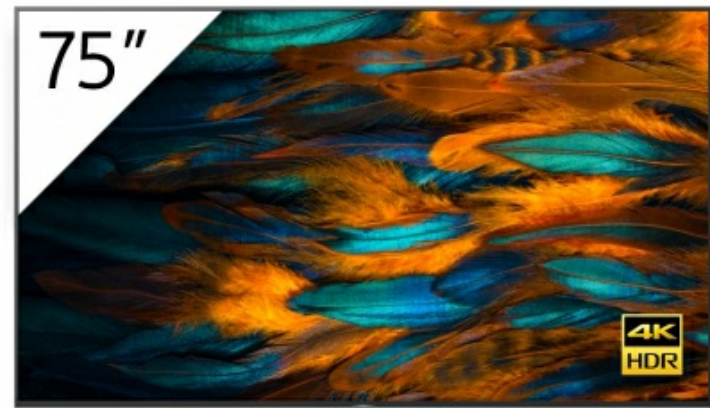

FW-75BZ40H

75-inch BRAVIA 4K Ultra HD HDR
Professional Display

Overview

Present a better image for your business

Optimized for professional use, the slim, energy-efficient BRAVIA FW-75BZ40H combines bright 4K HDR image quality with easy operation, flexible networking/control and extensive integration options.