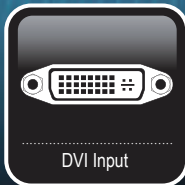

LED

FULL HD 1080p

ECONOMY LED MONITOR