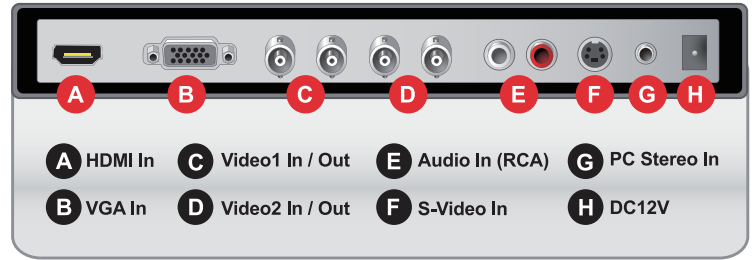

INPUT INTERFACE