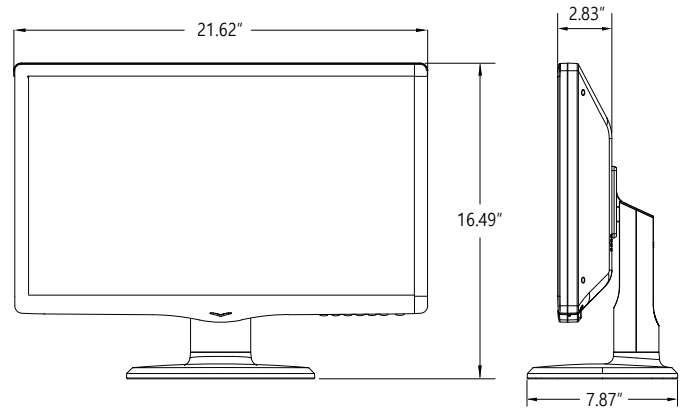

DIMENSIONS