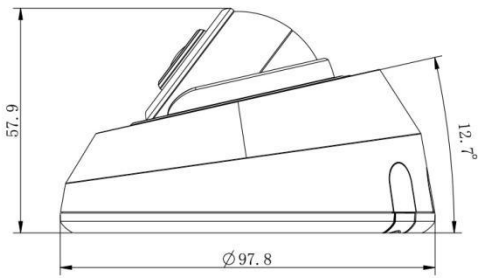

H.265+ IR Mini Dome Network Camera

System	Storage	Support microSD/SDHC/SDXC Card Local Storage, up to 256G		
	Advanced Function	BLC, HLC, 2D DNR, 3D DNR, Defog, AWB, EIS, IP Address Filtering, AGC, Anti-flicker, Corridor Mode, Deblur, Watermark		
	SIP/VoIP Support	Yes, Voice & Video-over-IP		
	Event Trigger	Motion Detection, Network Disconnection, Audio Alarm, etc.		
	Event Action	FTP Upload, SMTP Upload, SD Card Record, SIP Phone, HTTP Notification, etc.		
	Video Analysis	Region Entrance, Region Exiting, Advanced Motion Detection, Tamper Detection, Line Crossing, Loitering, Human Detection, People Counting, Object Left, Object Removed		
	System Compatibility	ONVIF Profile G & Q & S & T, API		
General	Working Temperature	-40°C~60°C		
	Working Humidity	0~90%(Non-condensing)		
	Power Supply	PoE (802.3af)		
	Power Consumption	3.5W MAX 5W MAX (With IR on)	4W MAX 5.5W MAX (With IR on)	5.2W MAX 6.6W MAX (With IR on)
	Weight	200g		
	Dimensions	Ø97.8mmX57.9mm		
	Warranty	3/5 Years		

H.265+ IR Mini Dome Network Camera

Structure Diagrams

Units: mm

Accessories Support

A01 Pole Mount

Weight: 720g
Dimensions: 170*51.5*152.6mm

A03 External Corner Bracket

Weight: 900g
Dimensions: 170*152.5*76.3mm