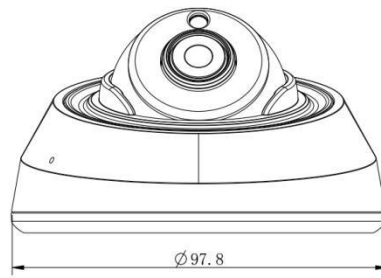

H.265+ IR Mini Dome Network Camera

System	Storage	Support microSD/SDHC/SDXC Card Local Storage, up to 256G		
	Advanced Function	BLC, HLC, 2D DNR, 3D DNR, Defog, AWB, EIS, IP Address Filtering, AGC, Anti-flicker, Corridor Mode, Deblur, Watermark		
	SIP/VoIP Support	Yes, Voice & Video-over-IP		
	Event Trigger	Motion Detection, Network Disconnection, Audio Alarm, etc.		
	Event Action	FTP Upload, SMTP Upload, SD Card Record, SIP Phone, HTTP Notification, etc.		
	Video Analysis	Region Entrance, Region Exiting, Advanced Motion Detection, Tamper Detection, Line Crossing, Loitering, Human Detection, People Counting, Object Left, Object Removed		
	System Compatibility	ONVIF Profile G & Q & S & T, API		
General	Working Temperature	-40°C~60°C		
	Working Humidity	0~90%(Non-condensing)		
	Power Supply	PoE (802.3af)		
	Power Consumption	3.5W MAX 5W MAX (With IR on)	4W MAX 5.5W MAX (With IR on)	5.2W MAX 6.6W MAX (With IR on)
	Weight	200g		
	Dimensions	Ø97.8mmX57.9mm		
	Warranty	3/5 Years		

H.265+ IR Mini Dome Network Camera

Structure Diagrams

Units: mm

Accessories Support

A01 Pole Mount

Weight: 720g
Dimensions: 170*51.5*152.6mm

A03 External Corner Bracket

Weight: 900g
Dimensions: 170*152.5*76.3mm