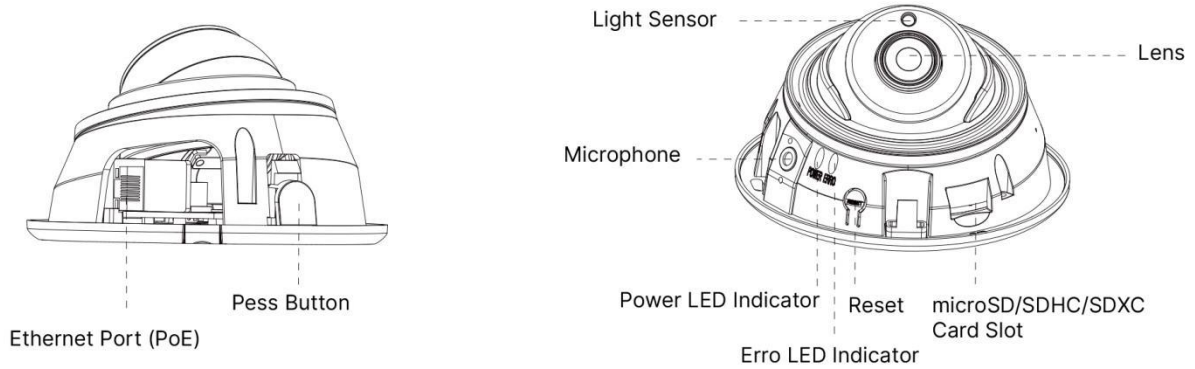

Easy Installation & Adjustment

With a built-in RJ45 port, PoE functionality and 3-axis mechanical design, the installation steps of Milesight IR Mini Dome Camera are as easy as ABC.

H.265+ IR Mini Dome Network Camera

H.265+ IR Mini Dome Network Camera

System	Storage	Support microSD/SDHC/SDXC Card Local Storage, up to 256G		
	Advanced Function	BLC, HLC, 2D DNR, 3D DNR, Defog, AWB, EIS, IP Address Filtering, AGC, Anti-flicker, Corridor Mode, Deblur, Watermark		
	SIP/VoIP Support	Yes, Voice & Video-over-IP		
	Event Trigger	Motion Detection, Network Disconnection, Audio Alarm, etc.		
	Event Action	FTP Upload, SMTP Upload, SD Card Record, SIP Phone, HTTP Notification, etc.		
	Video Analysis	Region Entrance, Region Exiting, Advanced Motion Detection, Tamper Detection, Line Crossing, Loitering, Human Detection, People Counting, Object Left, Object Removed		
	System Compatibility	ONVIF Profile G & Q & S & T, API		
General	Working Temperature	-40°C~60°C		
	Working Humidity	0~90%(Non-condensing)		
	Power Supply	PoE (802.3af)		
	Power Consumption	3.5W MAX 5W MAX (With IR on)	4W MAX 5.5W MAX (With IR on)	5.2W MAX 6.6W MAX (With IR on)
	Weight	200g		
	Dimensions	Ø97.8mmX57.9mm		
	Warranty	3/5 Years		

H.265+ IR Mini Dome Network Camera

Structure Diagrams

Units: mm

Accessories Support

A01 Pole Mount

Weight: 720g
Dimensions: 170*51.5*152.6mm

A03 External Corner Bracket

Weight: 900g
Dimensions: 170*152.5*76.3mm