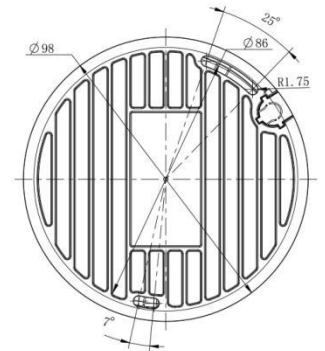

Easy Installation & Adjustment

With a built-in RJ45 port, PoE functionality and 3-axis mechanical design, the installation steps of Milesight IR Mini Dome Camera are as easy as ABC.

H.265+ IR Mini Dome Network Camera

H.265+ IR Mini Dome Network Camera

System	Storage	Support microSD/SDHC/SDXC Card Local Storage, up to 256G		
	Advanced Function	BLC, HLC, 2D DNR, 3D DNR, Defog, AWB, EIS, IP Address Filtering, AGC, Anti-flicker, Corridor Mode, Deblur, Watermark		
	SIP/VoIP Support	Yes, Voice & Video-over-IP		
	Event Trigger	Motion Detection, Network Disconnection, Audio Alarm, etc.		
	Event Action	FTP Upload, SMTP Upload, SD Card Record, SIP Phone, HTTP Notification, etc.		
	Video Analysis	Region Entrance, Region Exiting, Advanced Motion Detection, Tamper Detection, Line Crossing, Loitering, Human Detection, People Counting, Object Left, Object Removed		
	System Compatibility	ONVIF Profile G & Q & S & T, API		
General	Working Temperature	-40°C~60°C		
	Working Humidity	0~90%(Non-condensing)		
	Power Supply	PoE (802.3af)		
	Power Consumption	3.5W MAX 5W MAX (With IR on)	4W MAX 5.5W MAX (With IR on)	5.2W MAX 6.6W MAX (With IR on)
	Weight	200g		
	Dimensions	Ø97.8mmX57.9mm		
	Warranty	3/5 Years		

H.265+ IR Mini Dome Network Camera

Structure Diagrams

Units: mm

Accessories Support

A01 Pole Mount

Weight: 720g
Dimensions: 170*51.5*152.6mm

A03 External Corner Bracket

Weight: 900g
Dimensions: 170*152.5*76.3mm

A71 Wall Mount

Weight: 530g
Dimensions: 162*124*78 mm

A82 Recessed Mount

Weight: 475g
Dimension: $\Phi 168.7*91.3$ mm

Milesight Technology Co., Ltd. | www.milesight.com

Contact Us: sales@milesight.com support@milesight.com