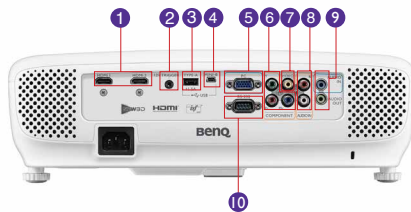

Input and Output Terminals

① HDMI 1 & 2	⑥ Component Video in
② 12V Trigger	⑦ Composite Video in (RCA)
③ USB (Type A)	⑧ Audio L/R in (RCA)
④ USB (Type mini-B)	⑨ Audio In & Out (Mini Jack)
⑤ Computer in (D-sub 15pin)	⑩ RS232 (DB-9pin)

CinemaMaster™
Audio+

NEW 3D

SmartEco

HDMI
HIGH DEFINITION MULTIMEDIA INTERFACE

isf
ccc

Lens Shift

DLP
TEXAS INSTRUMENTS

BrilliantColor
DLP

BenQ America Corp.
www.BenQ.us

BenQ is a registered trademark of BenQ Corp. All rights reserved. Product names, logos, brands, and other trademarks featured or referred to in this material are the property of their respective trademark holders. Specifications subject to change without notice.

HT2050 100115_BQus

BenQ

Because it matters