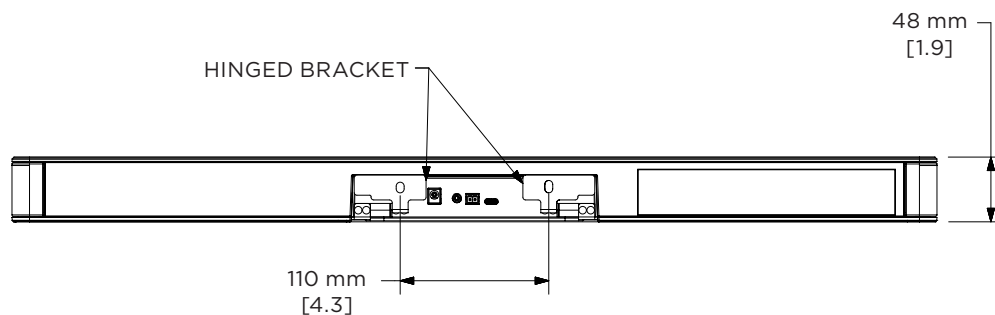

TECHNICAL DATA

Bose Videobar VB1

all-in-one USB conferencing device

Dimensions

Rear View

DIMENSIONS APPLY TO BOTH SIDES

Bose, Bose Work, and Videobar are trademarks of Bose Corporation. Android, Chrome, Chromebook, Hangouts and other marks are trademarks of Google LLC. The *Bluetooth*® word mark and logos are registered trademarks owned by Bluetooth SIG, Inc. and any use of such marks by Bose Corporation is under license. DisplayLink® is the registered trademark of DisplayLink Corp. in the EU, the US, and other countries. The terms HDMI and HDMI High-Definition Multimedia Interface, and the HDMI logo are trademarks or registered trademarks of HDMI Licensing Administrator, Inc. macOS is a trademark of Apple Inc. USB Type-C® and USB-C® are registered trademarks of USB Implementers Forum and are only intended for use with products based on and compliant with the USB Type-C® cable and connector specification. Wi-Fi is a registered trademark of Wi-Fi Alliance®. Zoom is a trademark of Zoom Video Communications, Inc. All other trademarks are the property of their respective owners.

For additional specifications and application information, please visit PRO.BOSE.COM. Specifications subject to change without notice. 1/2021