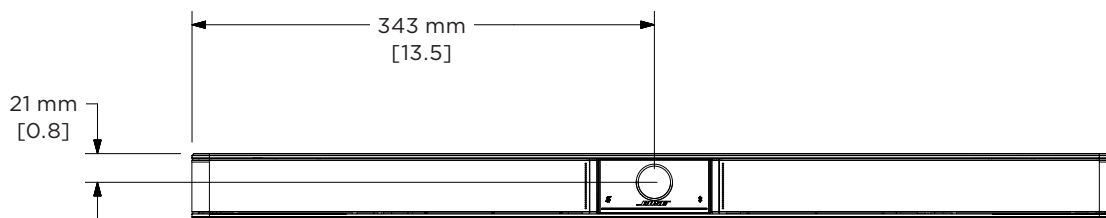

TECHNICAL DATA

Bose Videobar VB1

all-in-one USB conferencing device

Dimensions

Front View

DIMENSIONS APPLY TO BOTH SIDES

Bose, Bose Work, and Videobar are trademarks of Bose Corporation. Android, Chrome, Chromebook, Hangouts and other marks are trademarks of Google LLC. The *Bluetooth*® word mark and logos are registered trademarks owned by Bluetooth SIG, Inc. and any use of such marks by Bose Corporation is under license. DisplayLink® is the registered trademark of DisplayLink Corp. in the EU, the US, and other countries. The terms HDMI and HDMI High-Definition Multimedia Interface, and the HDMI logo are trademarks or registered trademarks of HDMI Licensing Administrator, Inc. macOS is a trademark of Apple Inc. USB Type-C® and USB-C® are registered trademarks of USB Implementers Forum and are only intended for use with products based on and compliant with the USB Type-C® cable and connector specification. Wi-Fi is a registered trademark of Wi-Fi Alliance®. Zoom is a trademark of Zoom Video Communications, Inc. All other trademarks are the property of their respective owners.

For additional specifications and application information, please visit PRO.BOSE.COM. Specifications subject to change without notice. 1/2021