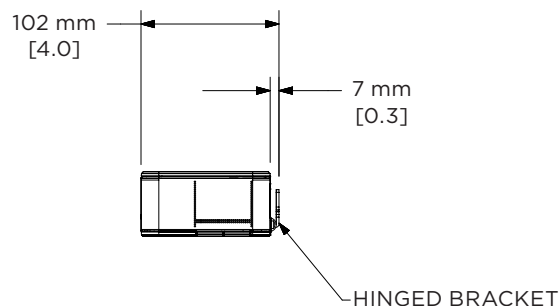

Dimensions

Top View

Rear View

Front View

Right View

DIMENSIONS APPLY TO BOTH SIDES

Bose, Bose Work, and Videobar are trademarks of Bose Corporation. Android, Chrome, Chromebook, Hangouts and other marks are trademarks of Google LLC. The *Bluetooth*® word mark and logos are registered trademarks owned by Bluetooth SIG, Inc. and any use of such marks by Bose Corporation is under license. DisplayLink® is the registered trademark of DisplayLink Corp. in the EU, the US, and other countries. The terms HDMI and HDMI High-Definition Multimedia Interface, and the HDMI logo are trademarks or registered trademarks of HDMI Licensing Administrator, Inc. macOS is a trademark of Apple Inc. USB Type-C® and USB-C® are registered trademarks of USB Implementers Forum and are only intended for use with products based on and compliant with the USB Type-C® cable and connector specification. Wi-Fi is a registered trademark of Wi-Fi Alliance®. Zoom is a trademark of Zoom Video Communications, Inc. All other trademarks are the property of their respective owners.