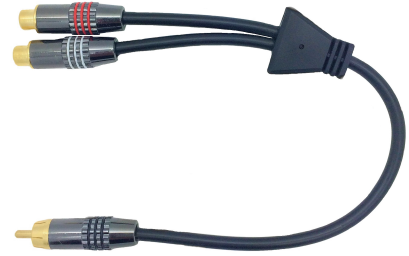

RCA Y CABLE

COMMERCIAL AND RESIDENTIAL

Split or combine a signal from an RCA jack (input or output) for use on two cables.

- 1 RCA MALE to 2 RCA FEMALE
- 26AWG
- GOLD PLATED RCA PLUG and JACK
- PVC CABLE JACKET

PART #: 0E-VCY1BKG1

LENGTH: 1'

COLOR: BLACK

Product Certification: